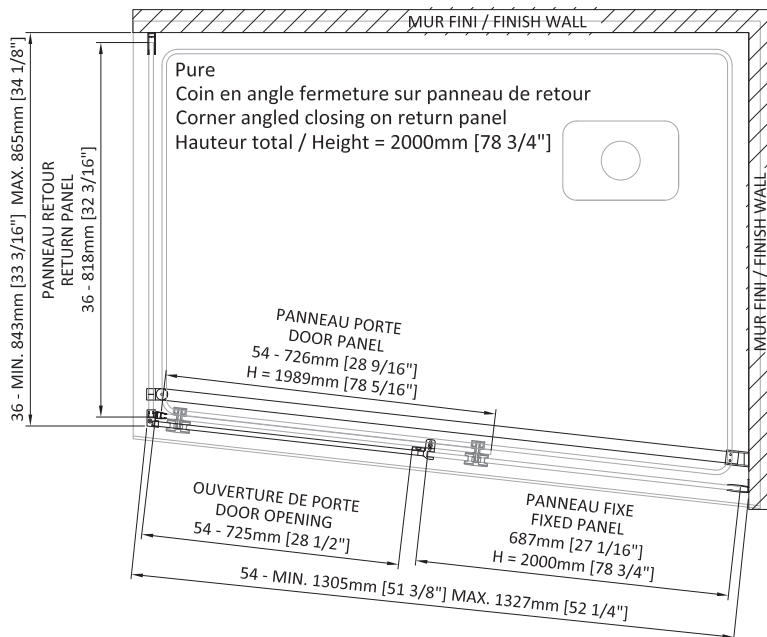

Pure, the name says it all. This collection is minimalist with high-end elegance. The refined yet urban look defines perfectly our Zitta signature designer shower door. The door uses a sophisticated contemporary system without track. The singular design makes this shower a showpiece in your bathroom. The 10mm glass door and panels add luxury to your decor, while the lack of visible hardware, allows you to harmonize this stunning shower to your bathroom design without compromises.

## SHOWER DOOR CORNER ANGLE 1 DOOR, 1 FIXED, 1 RETURN

Door 54" : DPR5400ASTC21  
Box #1  
82 5/8" x 30 3/8" x 1 5/8", 88 lb  
Box #2  
81" x 28 3/4" x 1 5/8", 76.06 lb  
Return 36" : DPR3600PSTX21  
Box #3  
80 7/8" x 35" x 2 1/8", 95.46 lb

Total number of boxes : 3

- Large door opening
- Reversible left or right
- Height of 78<sup>3</sup>/<sub>4</sub>" (2000mm)
- Interior and exterior double handle in polished stainless-steel
- Fixed panel and door panel 10mm
- ZittaClean stain resistant glass treatment
- Soft rolling guaranteed for life
- Magnetic closing of the door
- Fixed panel secured with a squeeze gasket
- Finishing caps on extrusions
- Aluminium threshold with sealing gasket
- Door stop
- Frictionless door sill guide
- Double vertical seals
- Safe tempered glass with polished edges
- Adjustment of door panel level by the rollers
- Adjustment of the fixed panel level by the wall extrusion (1" – 25mm)
- Sleek design
- Towel warmer option
- Glass shelf option