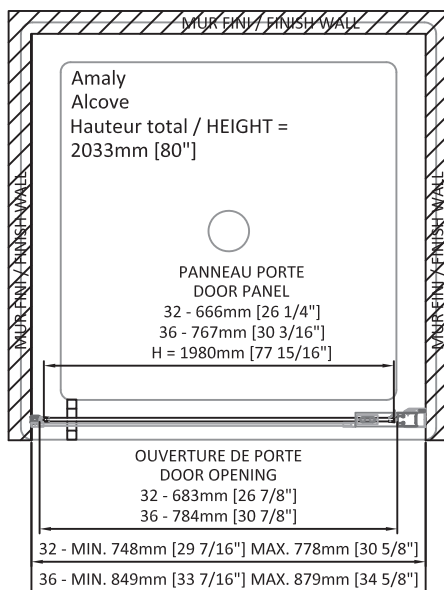

The Amaly brings you an elegant minimalist design with edge. The uncluttered industrial chic look fits perfectly with a modern interior or adds an interesting design element to a more modest one. The beautifully oversized handle can be placed either closer to the top of the door or the bottom, altering the look from edgy to contemporary. The large door provides a big opening and can pivot on the inside as well as the outside, giving you freedom to move as you wish.

AMALY

SHOWER DOOR ALCOVE 1 DOOR

Door 32" : DAA3200ASTA21
Box #1
80 7/8" x 30 1/2" x 2"
2055 mm x 775 mm x 50 mm
77.16 lb (35 kg)

Door 36" : DAA3600ASTA21
Box#1
80 7/8" x 34 1/2" x 2"
2055 mm x 875 mm x 50 mm
92.59 lb (42 kg)

Total number of box: 1

- Very large door opening
- 180° interior and exterior opening
- Reversible left or right
- Height of 80" (2033mm)
- Long interior and exterior double handle in polished stainless-steel
- Fixed panel and door panel 8mm
- ZittaClean stain resistant glass treatment
- Pivots rolling guaranteed for life
- Magnetic closing
- Automatic closing and locking at 90°
- Fixed panel secured with a squeeze gasket
- Finishing caps on extrusions
- Aluminium threshold with sealing gasket
- Double vertical seals
- Safe tempered glass with polished edges
- Adjustment of the fixed panel level by the wall extrusion (1" - 25mm)
- Adjustment of the door panel level by the pivot