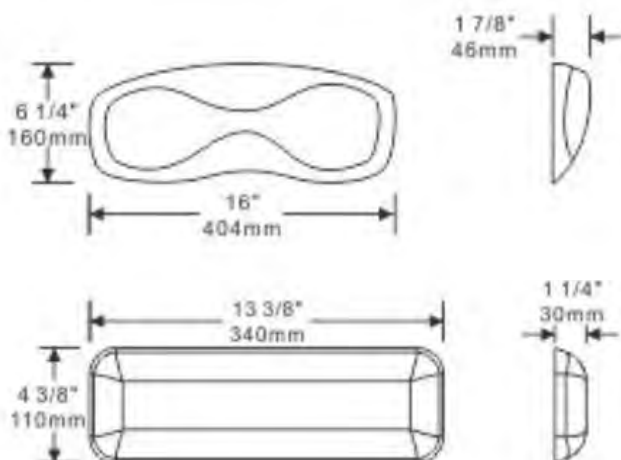

BATH PILLOW

Rectangle or oval,
urethane foam

Rectangle : AS00017

Box #1 :
6 1/4" x 14 1/8" x 2 3/8" , 2.3 lbs
159mm x 359mm x 60mm , 1kg

Oval : AS00027

Box #1 :
4 7/8" x 12 3/8" x 1 3/4" , 1.6 lbs
124mm x 314mm x 60mm , 0.7kg

Total number of box : 1

- Comfortable shape
- Made of durable urethane foam
- Dim and modern color
- Self-sealing to bath
- Water repellent
- Variable height
- Fit to any bath shape
- No hardware necessary
- Easy to clean