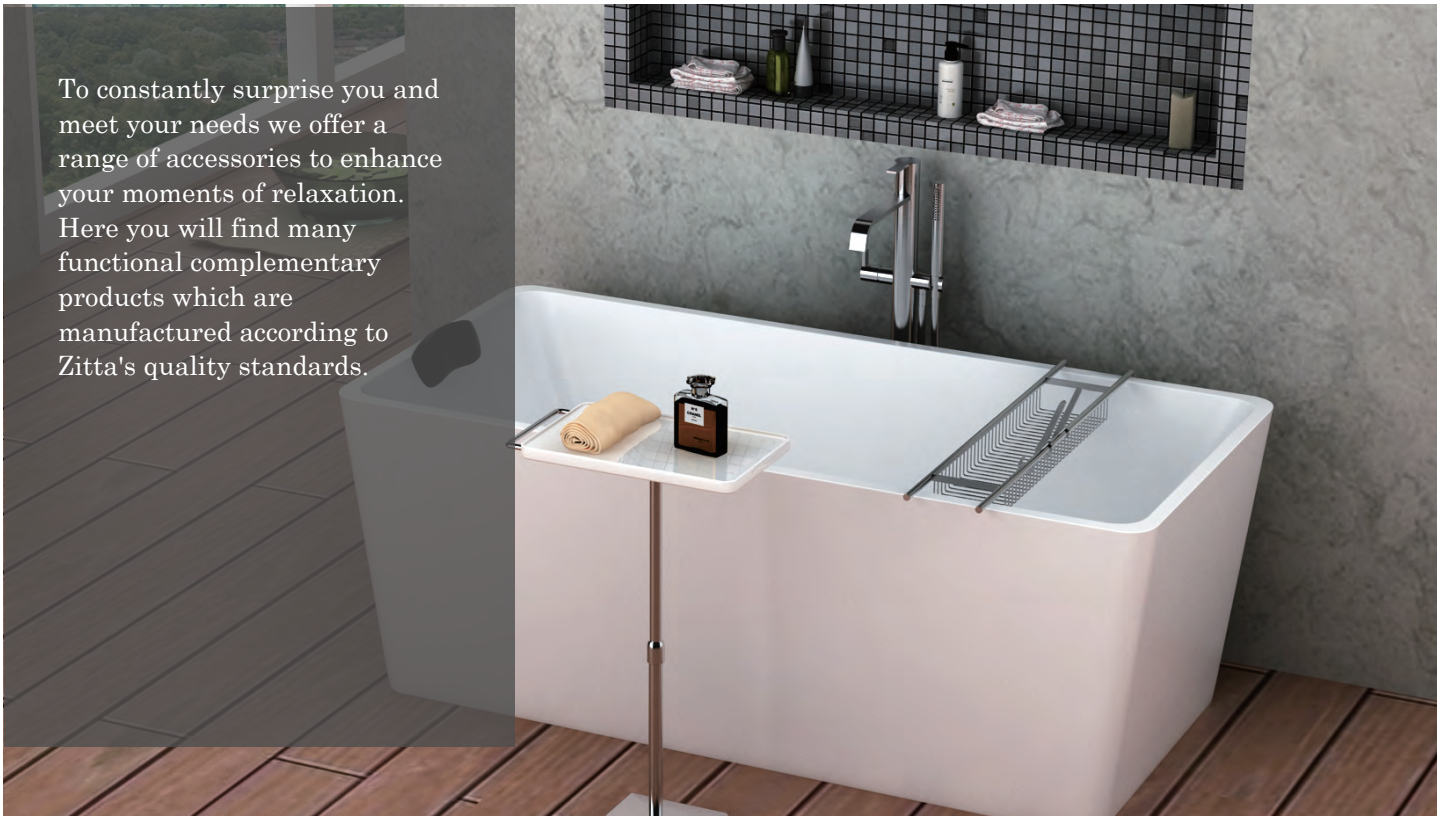

To constantly surprise you and meet your needs we offer a range of accessories to enhance your moments of relaxation. Here you will find many functional complementary products which are manufactured according to Zitta's quality standards.

BATH PILLOW

Rectangle or oval,
urethane foam

Rectangle : AS00017

Box #1 :
6 1/4" x 14 1/8" x 2 3/8" , 2.3 lbs
159mm x 359mm x 60mm , 1kg

Oval : AS00027

Box #1 :
4 7/8" x 12 3/8" x 1 3/4" , 1.6 lbs
124mm x 314mm x 60mm , 0.7kg

Total number of box : 1

- Comfortable shape
- Made of durable urethane foam
- Dim and modern color
- Self-sealing to bath
- Water repellent
- Variable height
- Fit to any bath shape
- No hardware necessary
- Easy to clean