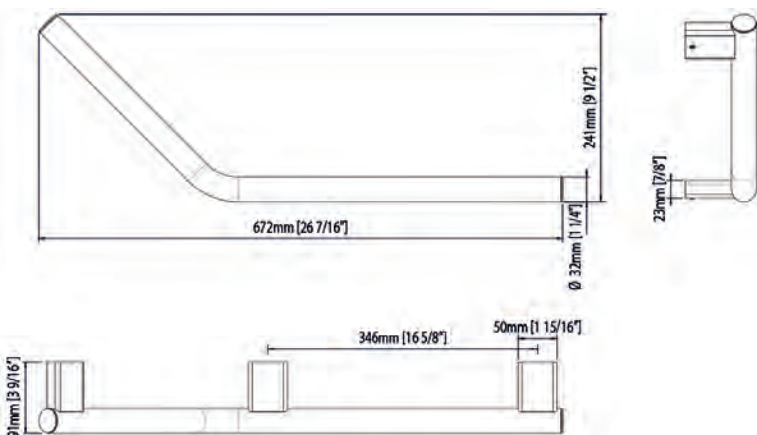

GRAB RAIL

135 degree, 26 7/16" (672 mm)

Left : AS00502
 Box #1 :
 6 3/4" x 28 1/2" x 4" , 3.5 lbs
 171mm x 724mm x 102mm , 1.6 kg

Right : AS00512
 Box #1 :
 6 3/4" x 28 1/2" x 4" , 3.5 lbs
 171mm x 724mm x 102mm , 1.6 kg

Total number of box : 1

*right side shown

- Modern look
- Stainless polished steel
- Finishing caps at the ending
- Caps hiding the hardware
- 135 degree angle
- 3 fixing points
- Solid and durable assembly
- Screwed in walls
- Fixed in wooden beam
- Round tube of 1 1/4" (32 mm)
- Length of 26 7/16" (672 mm)

The dimensions are subject to manufacturer's tolerance and may change without notice.

www.zitta.ca