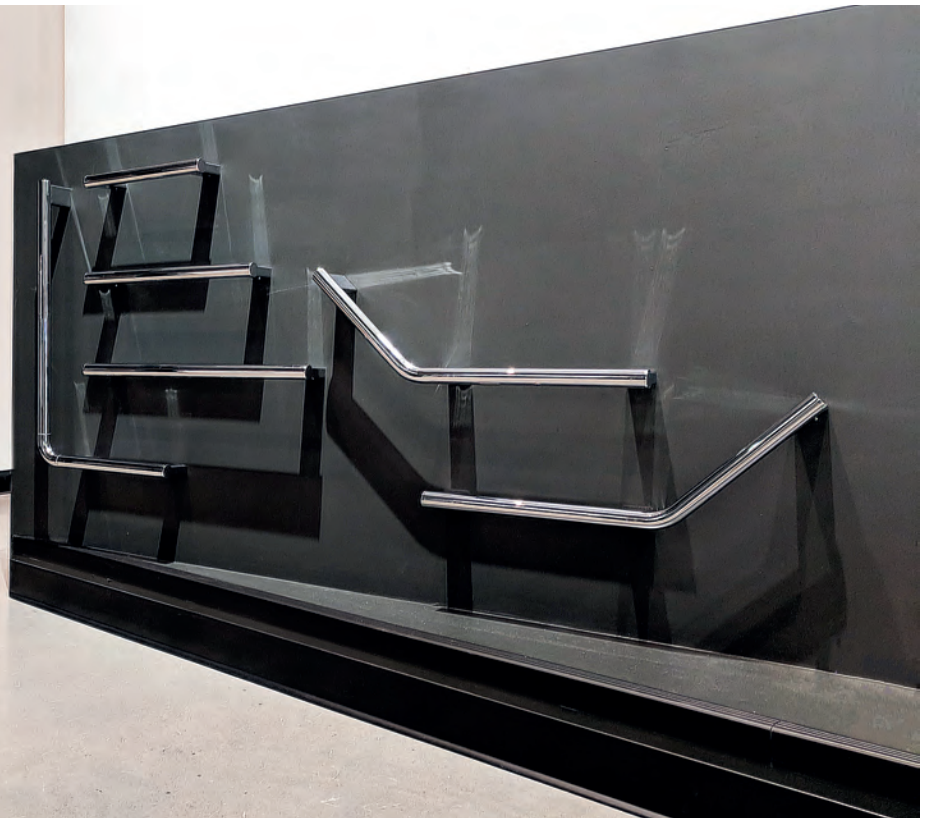

To constantly surprise you and meet your needs we offer a range of accessories to enhance your moments of relaxation. Here you will find many functional complementary products which are manufactured according to Zitta's quality standards.

GRAB RAIL

135 degree, 26 7/16" (672 mm)

Left : AS00502
 Box #1 :
 6 3/4" x 28 1/2" x 4" , 3.5 lbs
 171mm x 724mm x 102mm , 1.6 kg

Right : AS00512
 Box #1 :
 6 3/4" x 28 1/2" x 4" , 3.5 lbs
 171mm x 724mm x 102mm , 1.6 kg

Total number of box : 1

*right side shown

- Modern look
- Stainless polished steel
- Finishing caps at the ending
- Caps hiding the hardware
- 135 degree angle
- 3 fixing points
- Solid and durable assembly
- Screwed in walls
- Fixed in wooden beam
- Round tube of 1 1/4" (32 mm)
- Length of 26 7/16" (672 mm)