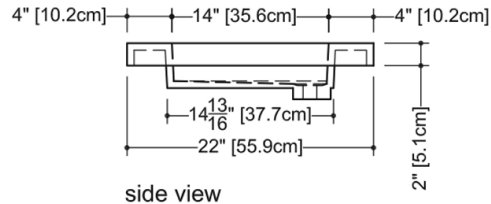

## TECHNICAL DETAILS

- **Width:** 22"
- **Length:** 36"
- **Height:** 2"
- **Weight:** 34 lbs / 15 kg

plan view

front view

side view

### VCS 36R

WETSTYLE cannot be held responsible for any technical errors and reserves the right to make revisions without notice. Approximate measurement. The manufacturer accepts 1/4" (6.35mm) variance.