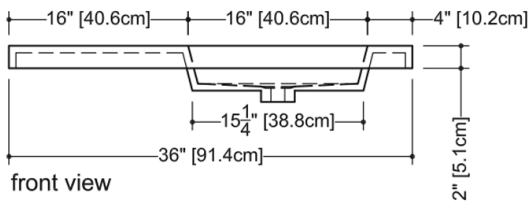

Faucet hole options: 1 hole (for mono faucet), 3 holes (for widespread faucet) or no hole (for wall-mounted faucet)

## TECHNICAL DETAILS

- **Width:** 22"
- **Length:** 36"
- **Height:** 2"
- **Weight:** 34 lbs / 15 kg

plan view

front view

side view

### VCS 36R

WETSTYLE cannot be held responsible for any technical errors and reserves the right to make revisions without notice. Approximate measurement. The manufacturer accepts 1/4" (6.35mm) variance.