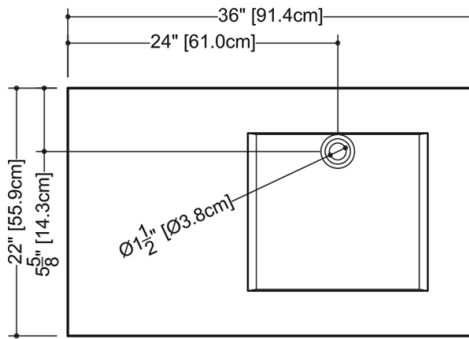

Faucet hole options: 1 hole (for mono faucet), 3 holes (for widespread faucet) or no hole (for wall-mounted faucet)

## TECHNICAL DETAILS

- **Width:** 22"
- **Length:** 36"
- **Height:** 2"
- **Weight:** 34 lbs / 15 kg

plan view

front view

side view

### VCS 36R

WETSTYLE cannot be held responsible for any technical errors and reserves the right to make revisions without notice. Approximate measurement. The manufacturer accepts 1/4" (6.35mm) variance.