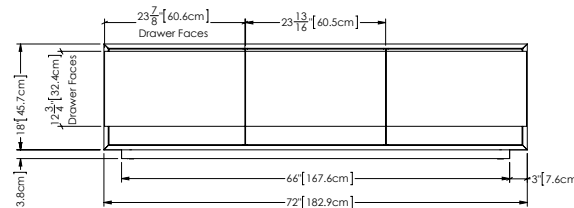

www.WETSTYLE.COM - Montreal - Canada
 Tel. 1 888.536.9001 - service@wetstyle.com

M Collection
Freestanding vanity
19.5" height

Furniture

Freestanding vanity M 7218 FS – 3 drawers – 72" length

21 7/8" depth x 72" length x 19 1/2" height – 557 x 1829 x 494 mm