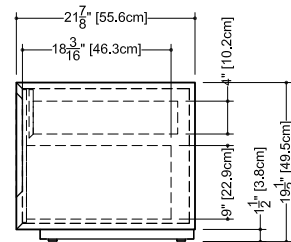

Approximate measurement.
 The manufacturer accepts 1/4" (6.35mm) variance.

www.WETSTYLE.COM - Montreal - Canada
 Tel. 1 888.536.9001 - service@wetstyle.com

M Collection
 Freestanding vanity
 19.5" height

Furniture

Freestanding vanity M 4218 FS – 1 drawer – 42" length

21 7/8" depth x 41 7/8" length x 19 1/2" height – 557 x 1064 x 494 mm

plan view

front view

side view

finishes and colors

oak