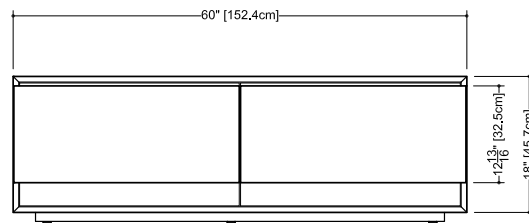

Furniture

Freestanding vanity M 6018 FS – 2 drawers – 60" length

21 7/8" depth x 60" length x 19 1/2" height – 557 x 1524 x 494 mm

plan view

front view

side view

finishes and colors

oak