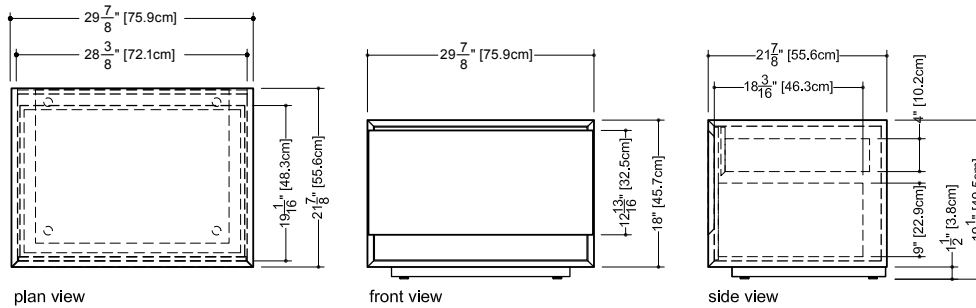

M Collection
Freestanding vanity
19.5" height

Furniture

Freestanding vanity M 2418 FS – 1 drawer – 24" length

21 7/8" depth x 23 9/16" length x 19 1/2" height – 557 x 598 x 494 mm

finishes and colors

oak

natural
wenge
white
black
stone harbour grey
coffee bean
smoked

M Collection
 Freestanding vanity
 19.5" height

Furniture

Freestanding vanity M 3018 FS – 1 drawer – 30" length

21 7/8" depth x 29 7/8" length x 19 1/2" height – 557 x 759 x 494 mm

finishes and colors

oak

natural
 wenge
 white
 black
 stone harbour grey
 coffee bean
 smoked