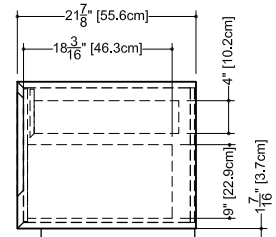

side view

finishes and colors

oak

natural
wenge
white
black
stone harbour grey
coffee bean
smoked

walnut

natural
natural no calico
chocolate

premium wood

torrified eucalyptus
mozambique

matte lacquer

white
stone harbour grey
black

high gloss lacquer*

white

■ 45 degree bevel cuts precluding the need for drawer hardware

■ All natural wood veneer

■ AWI rated level 5 marine grade finish for moisture resistance and durability (industry's highest finishing class)

■ Finished vanity interiors in addition to front and sides

■ Solid maple dovetailed drawers

■ Drawer within a drawer

■ Slow closing ball bearing glides

Note:

This unit must be fixed to the wall

Drawers configuration

Full depth

*ATTENTION: Interior in white mat.

WETSTYLE cannot be held responsible for any technical errors and reserves the right to make revisions without notice.

Approximate measurement.
The manufacturer accepts 1/4" (6.35mm) variance.

www.WETSTYLE.COM - Montreal - Canada
Tel. 1 888.536.9001 - service@wetstyle.com