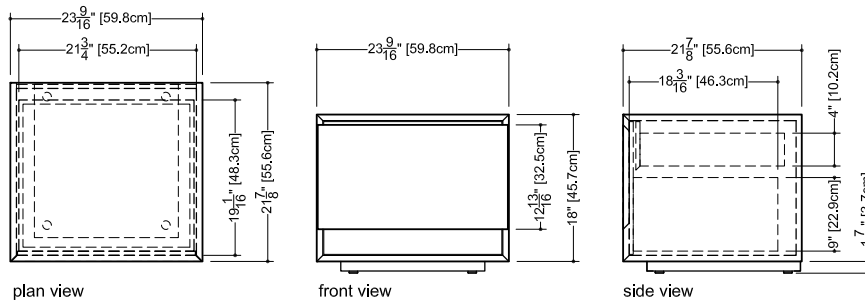

M Collection
Freestanding vanity
19.5" height

Furniture

Freestanding vanity M 2418 FS – 1 drawer – 24" length

21 7/8" depth x 23 9/16" length x 19 1/2" height – 557 x 598 x 494 mm

finishes and colors

oak

natural
wenge
white
black
stone harbour grey
coffee bean
smoked

M Collection
 Freestanding vanity
 19.5" height

Furniture

Freestanding vanity M 3018 FS – 1 drawer – 30" length

21 7/8" depth x 29 7/8" length x 19 1/2" height – 557 x 759 x 494 mm

finishes and colors

oak

natural
 wenge
 white
 black
 stone harbour grey
 coffee bean
 smoked

Furniture

Freestanding vanity M 4218 FS – 1 drawer – 42" length

21 7/8" depth x 41 7/8" length x 19 1/2" height – 557 x 1064 x 494 mm

plan view

front view

side view

finishes and colors

oak

Furniture

Freestanding vanity M 6018 FS – 2 drawers – 60" length

21 7/8" depth x 60" length x 19 1/2" height – 557 x 1524 x 494 mm

plan view

front view

side view

finishes and colors

oak