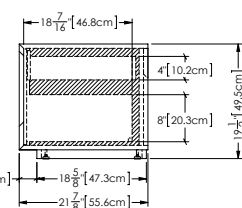

finishes and colors

oak

natural
wenge
white
black
stone harbour grey
coffee bean
smoked

walnut

natural
natural no calico
chocolate

premium wood

torrified eucalyptus
mozambique

matte lacquer

white
stone harbour grey
black

high gloss lacquer*

white

45 degree bevel cuts precluding the need for drawer hardware

All natural wood veneer

AWI rated level 5 marine grade finish for moisture resistance and durability (industry's highest finishing class)

Finished vanity interiors in addition to front and sides

Solid maple dovetailed drawers

Drawer within a drawer

Slow closing ball bearing glides

Note:

This unit must be fixed to the wall

*ATTENTION: Interior in white mat.

Drawers configuration

Full depth

WETSTYLE cannot be held responsible for any technical errors and reserves the right to make revisions without notice.

Approximate measurement.
The manufacturer accepts 1/4" (6.35mm) variance.

www.WETSTYLE.COM - Montreal - Canada
Tel. 1 888.536.9001 - service@wetstyle.com