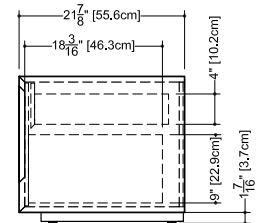

Furniture

Freestanding vanity M 4218 FS – 1 drawer – 42" length

21 7/8" depth x 41 7/8" length x 19 1/2" height – 557 x 1064 x 494 mm

plan view

front view

side view

finishes and colors

oak

Approximate measurement.
 The manufacturer accepts 1/4" (6.35mm) variance.

www.WETSTYLE.COM - Montreal - Canada
 Tel. 1 888.536.9001 - service@wetstyle.com

M Collection
 Freestanding vanity
 19.5" height

Furniture

Freestanding vanity M 6018 FS – 2 drawers – 60" length

21 7/8" depth x 60" length x 19 1/2" height – 557 x 1524 x 494 mm

plan view

front view

side view

finishes and colors

oak