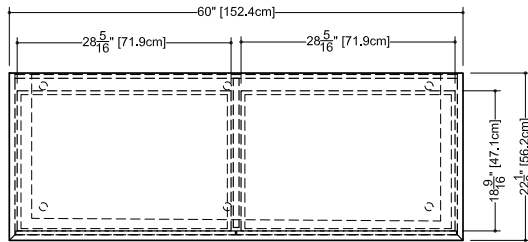

M Collection
Freestanding vanity
19.5" height

Furniture

Freestanding vanity M 2418 FS – 1 drawer – 24" length

21 7/8" depth x 23 9/16" length x 19 1/2" height – 557 x 598 x 494 mm

finishes and colors

oak

natural
wenge
white
black
stone harbour grey
coffee bean
smoked

Approximate measurement.
 The manufacturer accepts 1/4" (6.35mm) variance.

www.WETSTYLE.COM - Montreal - Canada
 Tel. 1 888.536.9001 - service@wetstyle.com

M Collection
 Freestanding vanity
 19.5" height

Furniture

Freestanding vanity M 6018 FS – 2 drawers – 60" length

21 7/8" depth x 60" length x 19 1/2" height – 557 x 1524 x 494 mm

plan view

front view

side view

finishes and colors

oak