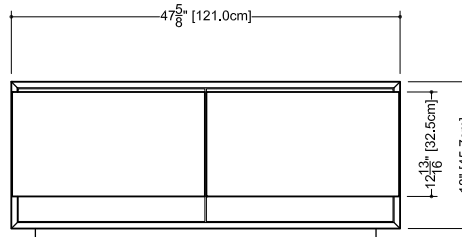

M Collection
Freestanding vanity
19.5" height

Furniture

Freestanding vanity M 4818 FS – 2 drawers – 48" length

21 7/8" depth x 47 5/8" length x 19 1/2" height – 557 x 1210 x 494 mm

front view

finishes and colors

oak

natural
wenge
white
black
stone harbour grey
coffee bean
smoked

walnut

natural
natural no calico
chocolate

premium wood

torrified eucalyptus
mozambique

matte lacquer

white
stone harbour grey
black

high gloss lacquer*

white

■ 45 degree bevel cuts precluding the need for drawer hardware

■ All natural wood veneer

■ AWI rated level 5 marine grade finish for moisture resistance and durability (industry's highest finishing class)

■ Finished vanity interiors in addition to front and sides

■ Solid maple dovetailed drawers

■ Drawer within a drawer

■ Slow closing ball bearing glides

Note:

This unit must be fixed to the wall

Drawers configuration

Full depth

*ATTENTION: Interior in white mat.

WETSTYLE cannot be held responsible for any technical errors and reserves the right to make revisions without notice.

Approximate measurement.
The manufacturer accepts 1/4" (6.35mm) variance.

www.WETSTYLE.COM - Montreal - Canada
Tel. 1 888.536.9001 - service@wetstyle.com