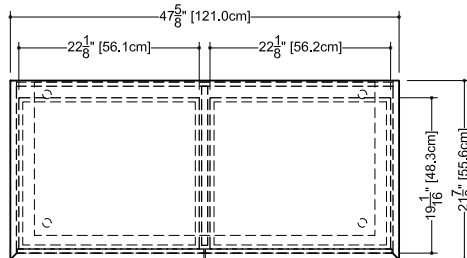

Full depth

*ATTENTION: Interior in white mat.

WETSTYLE cannot be held responsible for any technical errors and reserves the right to make revisions without notice.

Approximate measurement.
 The manufacturer accepts 1/4" (6.35mm) variance.

www.WETSTYLE.COM - Montreal - Canada
 Tel. 1 888.536.9001 - service@wetstyle.com

M Collection
 Freestanding vanity
 19.5" height

Furniture

Freestanding vanity M 4818 FS – 2 drawers – 48" length

21 7/8" depth x 47 5/8" length x 19 1/2" height – 557 x 1210 x 494 mm