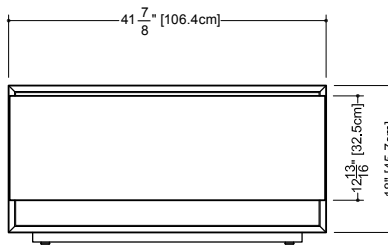

Approximate measurement.
 The manufacturer accepts 1/4" (6.35mm) variance.

www.WETSTYLE.COM - Montreal - Canada
 Tel. 1 888.536.9001 - service@wetstyle.com

M Collection
 Freestanding vanity
 19.5" height

Furniture

Freestanding vanity M 4218 FS – 1 drawer – 42" length

21 7/8" depth x 41 7/8" length x 19 1/2" height – 557 x 1064 x 494 mm

plan view

front view

side view

finishes and colors

oak