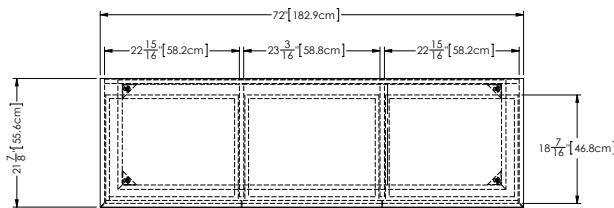

Furniture

Freestanding vanity M 6018 FS – 2 drawers – 60" length

21 7/8" depth x 60" length x 19 1/2" height – 557 x 1524 x 494 mm

plan view

front view

side view

finishes and colors

oak

Drawers configuration

Full depth

WETSTYLE cannot be held responsible for any technical errors and reserves the right to make revisions without notice.

Approximate measurement.
 The manufacturer accepts 1/4" (6.35mm) variance.

www.WETSTYLE.COM - Montreal - Canada
 Tel. 1 888.536.9001 - service@wetstyle.com

M Collection
Freestanding vanity
19.5" height

Furniture

Freestanding vanity M 7218 FS – 3 drawers – 72" length

21 7/8" depth x 72" length x 19 1/2" height – 557 x 1829 x 494 mm