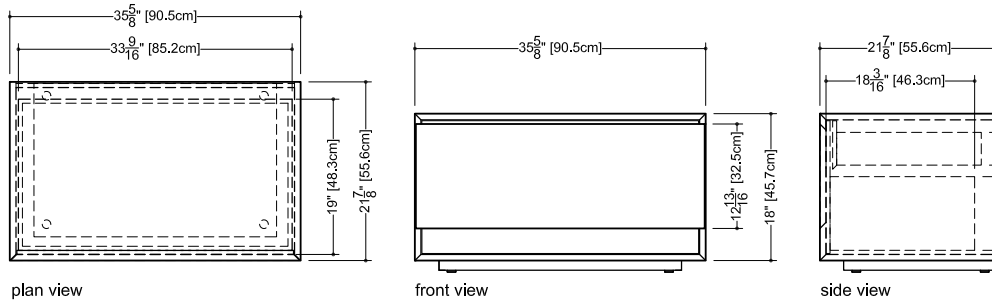

M Collection
 Freestanding vanity
 19.5" height

Furniture

Freestanding vanity M 3018 FS – 1 drawer – 30" length

21 7/8" depth x 29 7/8" length x 19 1/2" height – 557 x 759 x 494 mm

finishes and colors

oak

natural
 wenge
 white
 black
 stone harbour grey
 coffee bean
 smoked

Full depth

*ATTENTION: Interior in white mat.

WETSTYLE cannot be held responsible for any technical errors and reserves the right to make revisions without notice.

Approximate measurement.
 The manufacturer accepts 1/4" (6.35mm) variance.

www.WETSTYLE.COM - Montreal - Canada
 Tel. 1 888.536.9001 - service@wetstyle.com

M Collection
 Freestanding vanity
 19.5" height

Furniture

Freestanding vanity M 3618 FS – 1 drawer – 36" length

21 7/8" depth x 35 5/8" length x 19 1/2" height – 557 x 905 x 494 mm

Furniture

Freestanding vanity M 6018 FS – 2 drawers – 60" length

21 7/8" depth x 60" length x 19 1/2" height – 557 x 1524 x 494 mm

plan view

front view

side view

finishes and colors

oak