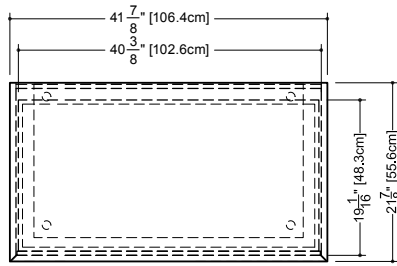

Approximate measurement.
 The manufacturer accepts 1/4" (6.35mm) variance.

www.WETSTYLE.COM - Montreal - Canada
 Tel. 1 888.536.9001 - service@wetstyle.com

M Collection
 Freestanding vanity
 19.5" height

Furniture

Freestanding vanity M 4218 FS – 1 drawer – 42" length

21 7/8" depth x 41 7/8" length x 19 1/2" height – 557 x 1064 x 494 mm

plan view

front view

side view

finishes and colors

oak

Furniture

Freestanding vanity M 6018 FS – 2 drawers – 60" length

21 7/8" depth x 60" length x 19 1/2" height – 557 x 1524 x 494 mm

plan view

front view

side view

finishes and colors

oak