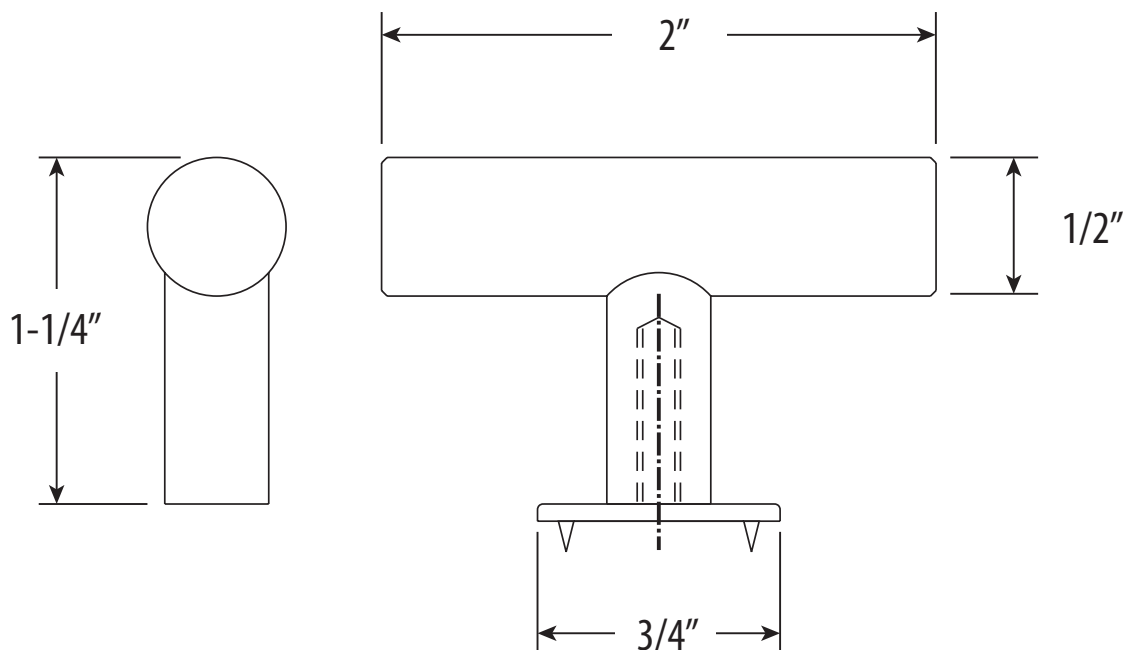

CONTEMPORARY CABINET T-PULL

HCK-103

• FITS MATERIALS FROM 1/4" TO 1-1/2" THICK

DIMENSIONS MAY VARY AND ARE SUBJECT TO CHANGE. NO RESPONSIBILITY IS ASSUMED FOR USE OF SUPERCEDED OR VOIDED DATA