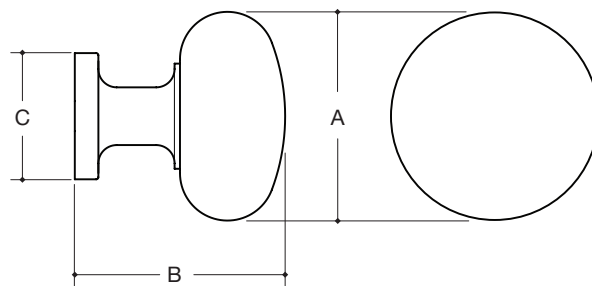

# WATER STREET

LAKWOOD NEW YORK

		<b>A</b>	<b>B</b>	<b>C</b>
8620	KNOB	1"	1"	19/32"
8621	KNOB	1-1/4"	1-1/4"	3/4"
8622	KNOB	1-1/2"	1-1/2"	29/32"

Made to order with standard lead time of 2 - 4 weeks, dependent on finish selected.  
Expediting availability determined by the production levels at the time of order. Upcharge applies.  
Items that are available for Quick Ship will ship within 24 hours.