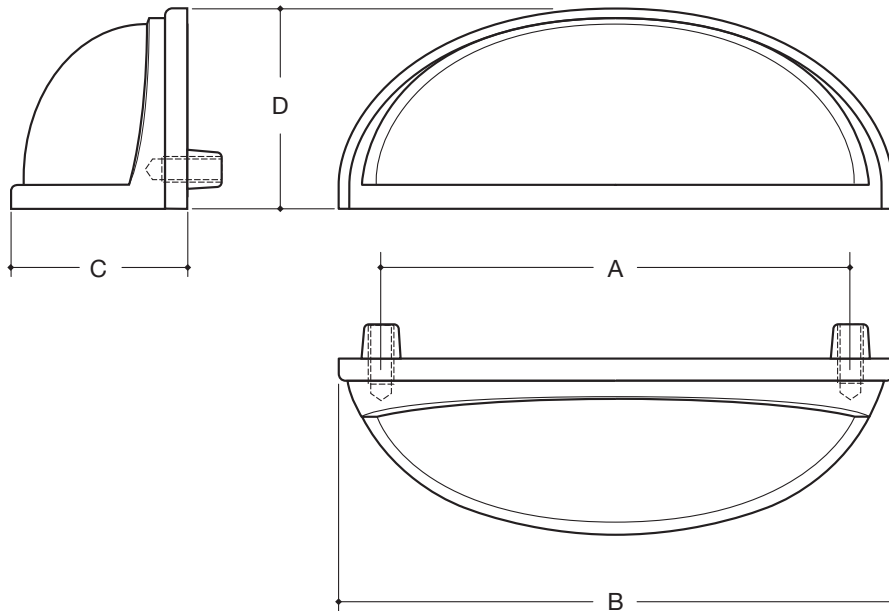

WATER STREET

LAKWOOD NEW YORK

		A	B	C	D
7618	CUP PULL	3"	3-1/2"	1-1/8"	1-9/32"

Hand hammering available.
Made to order with standard lead time of 2 - 4 weeks, dependent on finish selected.
Expediting availability determined by the production levels at the time of order. Upcharge applies.
Items that are available for Quick Ship will ship within 24 hours.