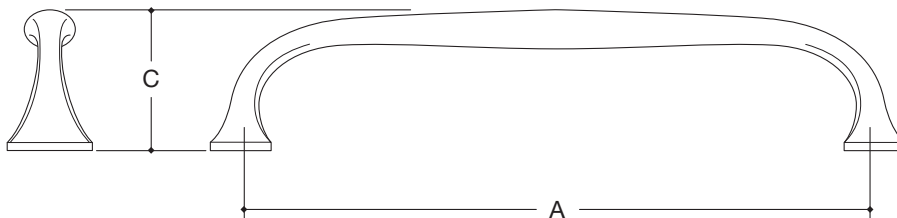

WATER STREET

LAKWOOD NEW YORK

LEXINGTON

		A	B	C
7480	PULL	4"	1"	1-11/16"
7481	PULL	6"	1"	1-11/16"
7482	APPLIANCE PULL ‡	8"	1-3/32"	1-3/4"
7483	APPLIANCE PULL ‡	10"	1-3/16"	1-7/8"
7484	APPLIANCE PULL ‡	12"	1-3/8"	2-9/32"
7485	APPLIANCE PULL ‡	18"	1-1/2"	2-5/8"

Hand hammering available. ‡ Available for back to back applications.
Made to order with standard lead time of 2 - 4 weeks, dependent on finish selected.
Expediting availability determined by the production levels at the time of order. Upcharge applies.
Items that are available for Quick Ship will ship within 24 hours.