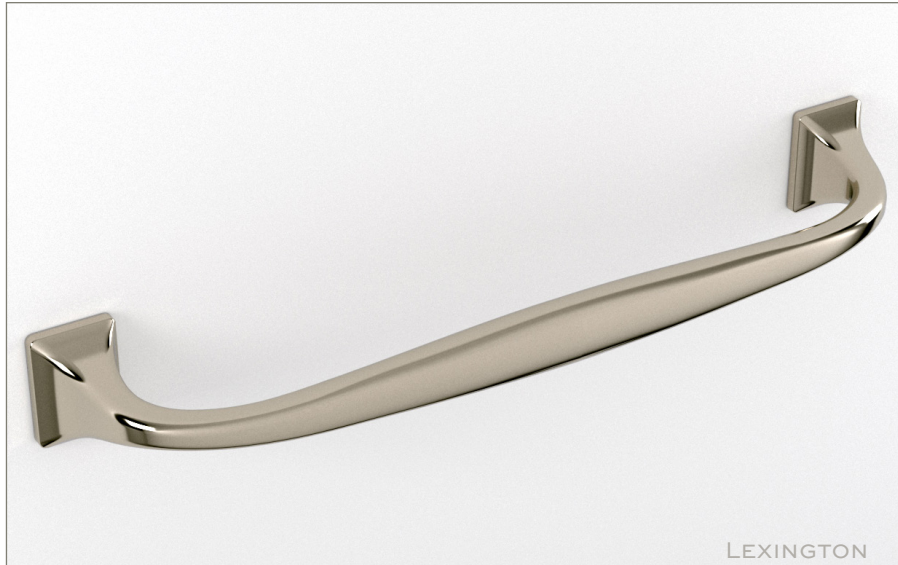

WATER STREET

LAKWOOD NEW YORK

LEXINGTON

		A	B	C
7480	PULL	4"	1"	1-11/16"
7481	PULL	6"	1"	1-11/16"
7482	APPLIANCE PULL ‡	8"	1-3/32"	1-3/4"
7483	APPLIANCE PULL ‡	10"	1-3/16"	1-7/8"
7484	APPLIANCE PULL ‡	12"	1-3/8"	2-9/32"
7485	APPLIANCE PULL ‡	18"	1-1/2"	2-5/8"

Hand hammering available. ‡ Available for back to back applications.
Made to order with standard lead time of 2 - 4 weeks, dependent on finish selected.
Expediting availability determined by the production levels at the time of order. Upcharge applies.
Items that are available for Quick Ship will ship within 24 hours.