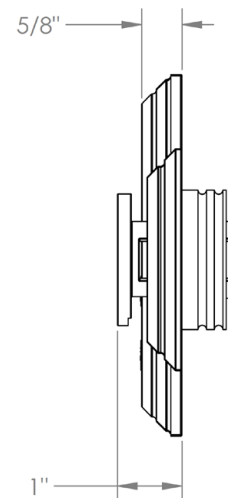

SS-SSTR01

TRANSITIONAL SERIES STEAM SHOWER

Includes digital series control and retractable steamhead

WATERMARK DESIGNS

350 Dewitt Ave Brooklyn NY 11207 USA T 718 257 2800 F 718 257 2144 info@watermark-designs.com