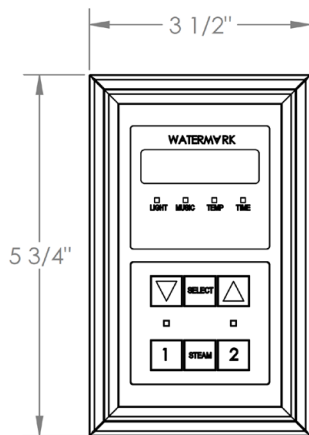

SS-SSTR01

TRANSITIONAL SERIES STEAM SHOWER

Includes digital series control and retractable steamhead

WATERMARK DESIGNS

350 Dewitt Ave Brooklyn NY 11207 USA T 718 257 2800 F 718 257 2144 info@watermark-designs.com