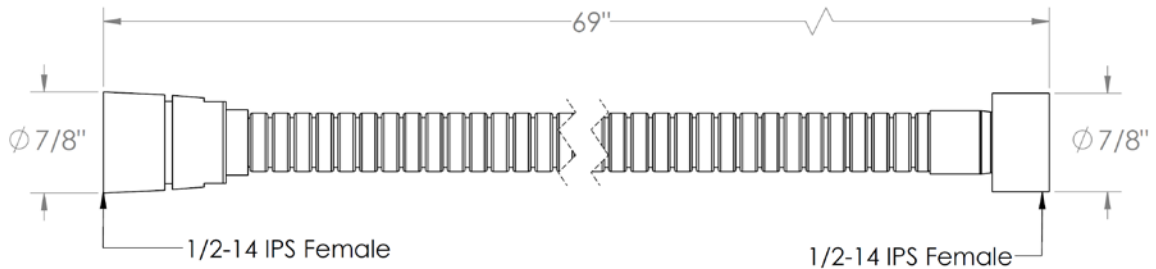

**DS-5079**

69" Hand Shower Hose for Wall Mount

Connections: O-Ring 1/2" IPS Female x 1/2" IPS Female

Meets the applicable requirements of ASME A112.18.1-2005/CSA B125.1-05, entitled "Plumbing Supply Fittings"