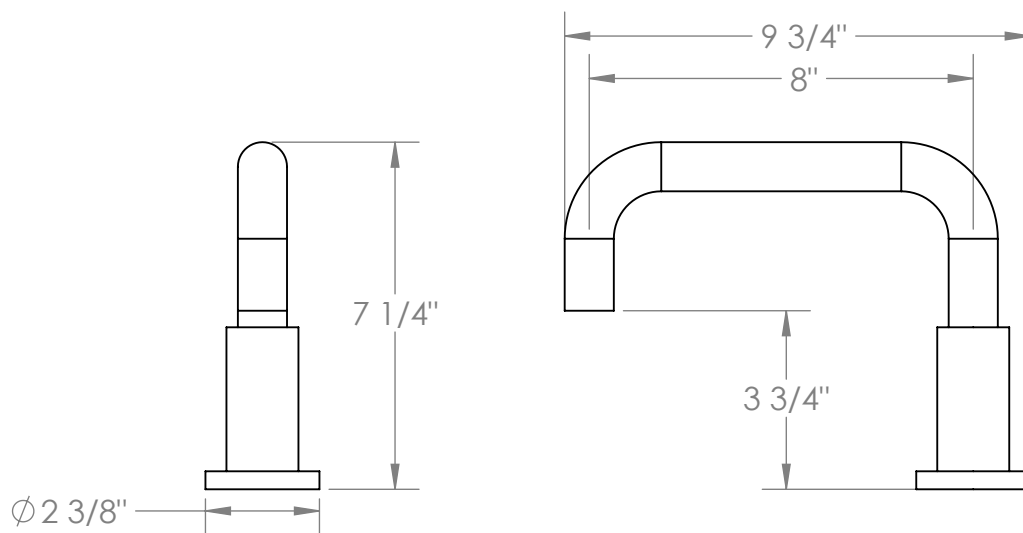

70-DS-RNS4

Deck Mounted Bath Spout

Meets the applicable requirements of ASME A112.18.1-2005/CSA B125.1-05, entitled "Plumbing Supply Fittings"

WATERMARK DESIGNS 12/3/2019

350 Dewitt Ave Brooklyn NY 11207 USA T 718 257 2800 F 718 257 2144 info@watermark-designs.com