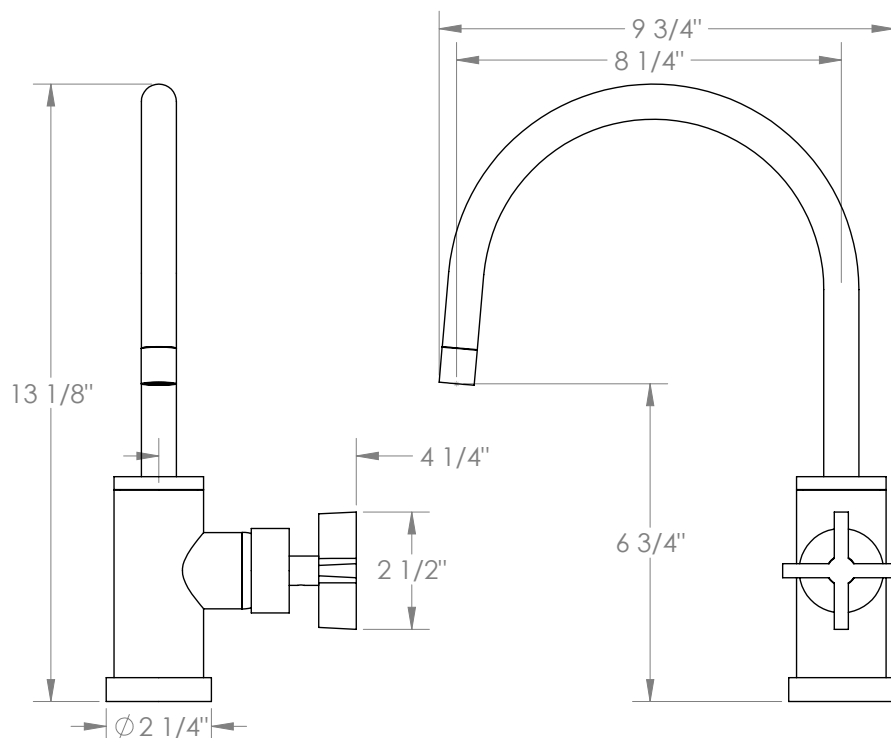

WATERMARK

BROOKLYN, NEW YORK

Blue
37-7.3G-BL3

Deck Mounted, Gooseneck, Monoblock Kitchen
Faucet

- Fits Deck Up To 1-1/2" Thick
- Recommended Mounting Hole: 1-3/8"
- All Lead-Free Brass Construction
- Flow Rate: 1.75 GPM
- Ceramic Mixing Cartridge
- 360° Rotating Spout
- Professional Installation Required

Available in all finishes shown on the [Watermark Designs website](https://www.watermark-designs.com)

Meets the applicable requirements of ASME A112.18.1-2005/CSA B125.1-05, entitled "Plumbing Supply Fittings".

Watermark Designs reserves the right to make revisions without notice to produce specifications. All product dimensions are nominal.

09/2023

350 Dewitt Ave. Brooklyn, NY 11207 USA | T: 1 718 257 2800 | F: 1 718 257 2144 | customerservice@watermark-designs.com