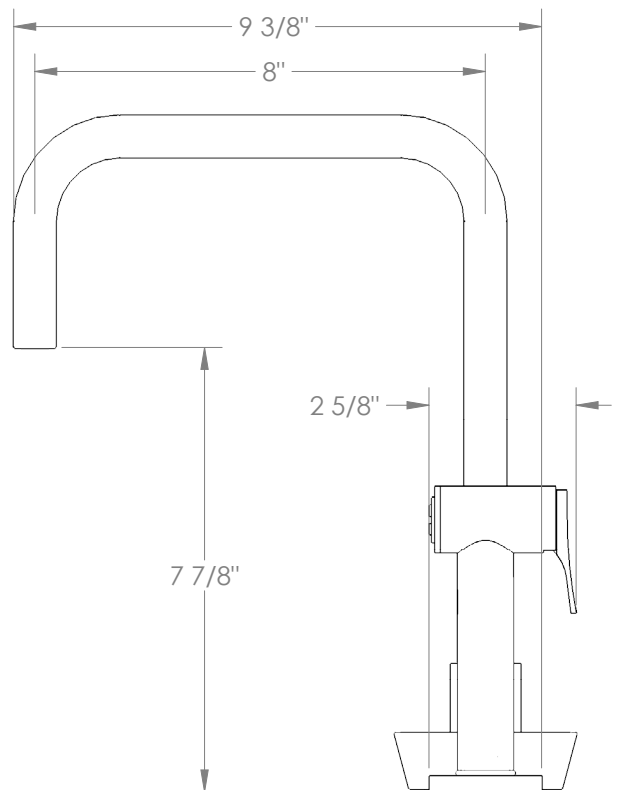

## Zen 36-7.1.3A-CM

Deck Mounted, Single Handle Faucet with Side Spray

- Side Spray Hose Length: 50" (Final Length May Vary)
- Fits Deck Up To 1-3/4" Thick
- Recommended Mounting Hole: 1-3/8"
- All Lead-Free Brass Construction
- Flow Rate: 1.75 GPM
- Ceramic Mixing Cartridge
- 360° Rotating Spout
- Professional Installation Required

Available in all finishes shown on the [Watermark Designs website](#)

Please refer to second page for handle dimensions

Meets the applicable requirements of ASME A112.18.1-2005/CSA B125.1-05, entitled "Plumbing Supply Fittings".