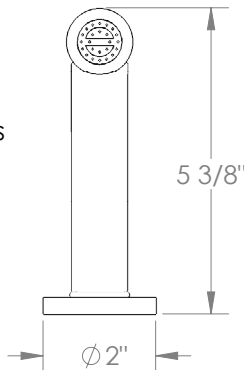

## Zen 36-7.1.3A-CM

Deck Mounted, Single Handle Faucet with Side Spray

- Side Spray Hose Length: 50" (Final Length May Vary)
- Fits Deck Up To 1-3/4" Thick
- Recommended Mounting Hole: 1-3/8"
- All Lead-Free Brass Construction
- Flow Rate: 1.75 GPM
- Ceramic Mixing Cartridge
- 360° Rotating Spout
- Professional Installation Required

Available in all finishes shown on the [Watermark Designs website](#)

Please refer to second page for handle dimensions

Meets the applicable requirements of ASME A112.18.1-2005/CSA B125.1-05, entitled "Plumbing Supply Fittings".