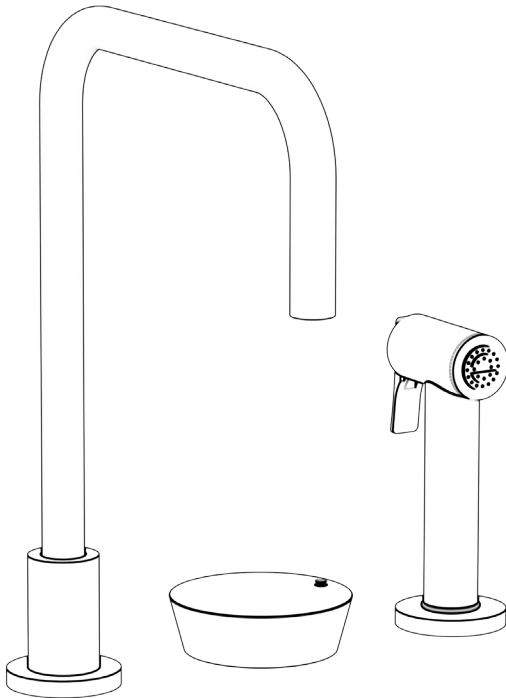

## Zen 36-7.1.3A-CM

Deck Mounted, Single Handle Faucet with Side Spray

- Side Spray Hose Length: 50" (Final Length May Vary)
- Fits Deck Up To 1-3/4" Thick
- Recommended Mounting Hole: 1-3/8"
- All Lead-Free Brass Construction
- Flow Rate: 1.75 GPM
- Ceramic Mixing Cartridge
- 360° Rotating Spout
- Professional Installation Required