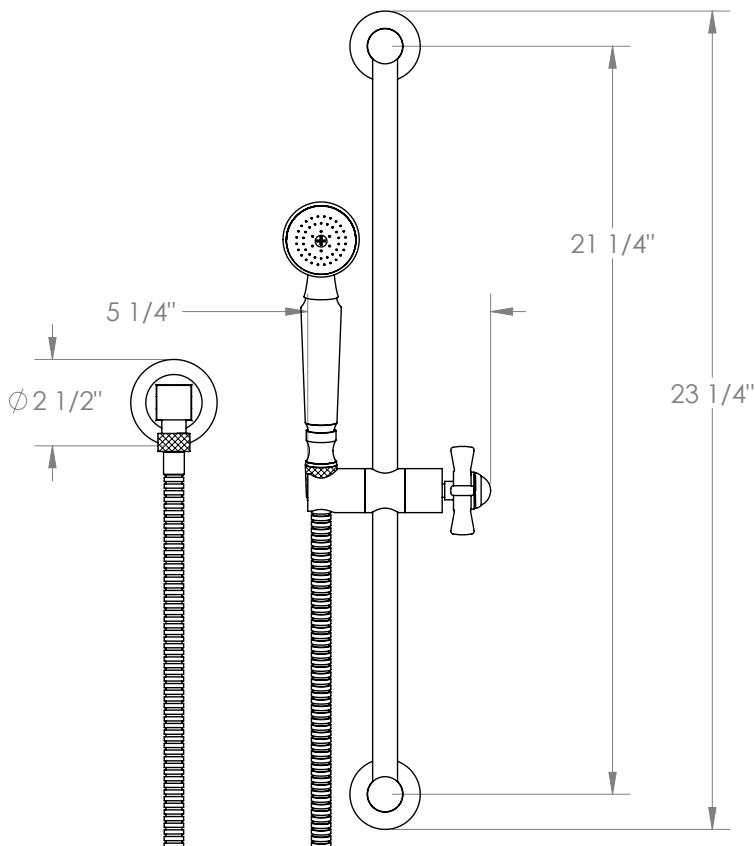

WATERMARK

BROOKLYN, NEW YORK

Haley 34-HSPB1-S1

Positioning Bar Shower Kit with Hand Shower

- Handshower Flow Rate: 1.75 GPM
- Slide bar features an adjustable shower holder that can be set along length of bar and can be set at angle up to 45°
- Hose Length: 69"
- Includes two backflow preventers- one in the hand shower and one in the wall elbow

Includes The Following Components:

- Shower Positioning Bar: 34-6524
- Hand Shower: SH-S525B
- Wall Elbow: ELB-6001
- Shower Hose: DS-4079

Available in all finishes shown on the [Watermark Designs website](https://www.watermark-designs.com)

Meets the applicable requirements of ASME A112.18.1-2005/CSA B125.1-05, entitled "Plumbing Supply Fittings".

Watermark Designs reserves the right to make revisions without notice to produce specifications. All product dimensions are nominal.