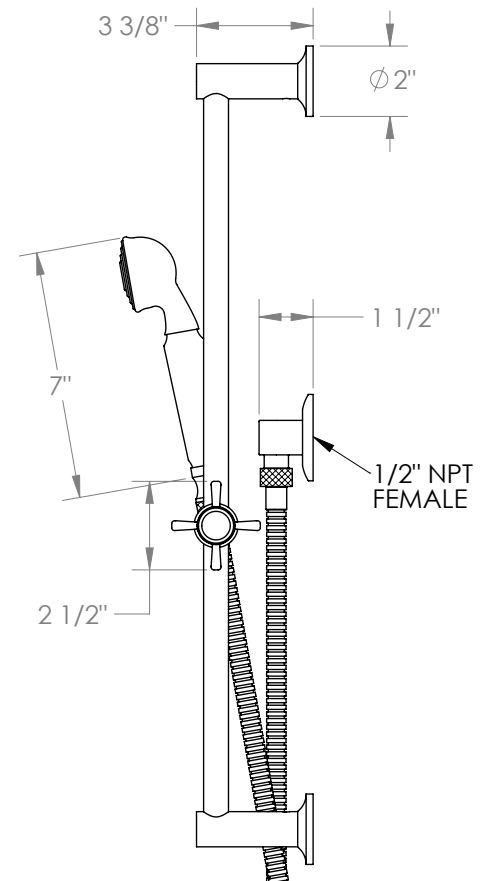

WATERMARK

BROOKLYN, NEW YORK

Haley 34-HSPB1-S1

Positioning Bar Shower Kit with Hand Shower

- Handshower Flow Rate: 1.75 GPM
- Slide bar features an adjustable shower holder that can be set along length of bar and can be set at angle up to 45°
- Hose Length: 69"
- Includes two backflow preventers- one in the hand shower and one in the wall elbow

Includes The Following Components:

- Shower Positioning Bar: 34-6524
- Hand Shower: SH-S525B
- Wall Elbow: ELB-6001
- Shower Hose: DS-4079

Available in all finishes shown on the [Watermark Designs website](https://www.watermark-designs.com)

Meets the applicable requirements of ASME A112.18.1-2005/CSA B125.1-05, entitled "Plumbing Supply Fittings".

Watermark Designs reserves the right to make revisions without notice to produce specifications. All product dimensions are nominal.