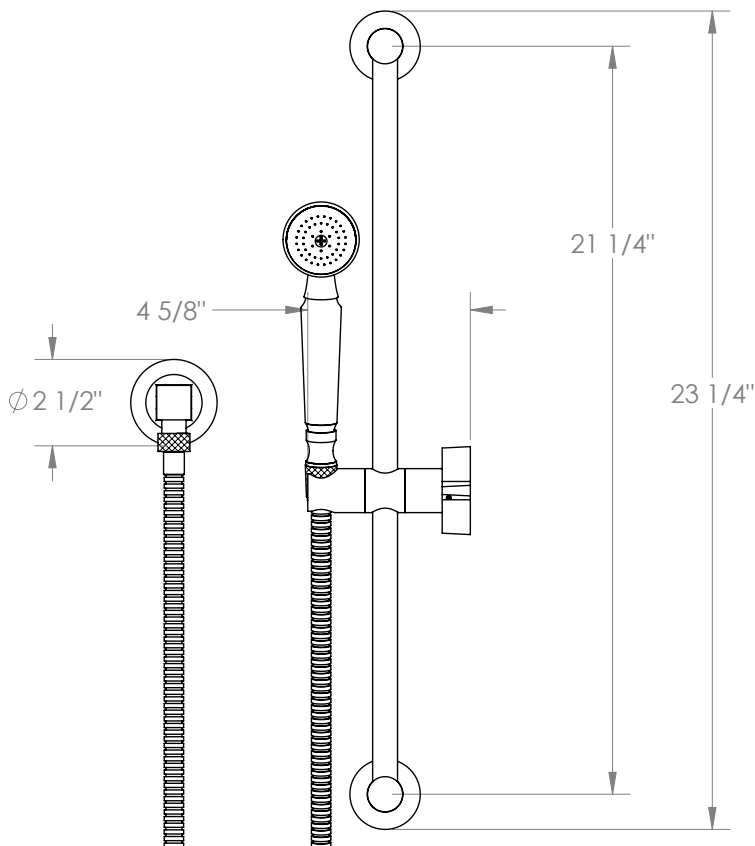

WATERMARK

BROOKLYN, NEW YORK

Haley 34-HSPB1-DD3 Positioning Bar Shower Kit with Hand Shower

- Handshower Flow Rate: 1.75 GPM
- Slide bar features an adjustable shower holder that can be set along length of bar and can be set at angle up to 45°
- Hose Length: 69"
- Includes two backflow preventers- one in the hand shower and one in the wall elbow

Includes The Following Components:

- Shower Positioning Bar: 34-6524
- Hand Shower: SH-S525B
- Wall Elbow: ELB-6001
- Shower Hose: DS-4079

Available in all finishes shown on the [Watermark Designs website](https://www.watermark-designs.com)

Meets the applicable requirements of ASME A112.18.1-2005/CSA B125.1-05, entitled "Plumbing Supply Fittings".

Watermark Designs reserves the right to make revisions without notice to produce specifications. All product dimensions are nominal.