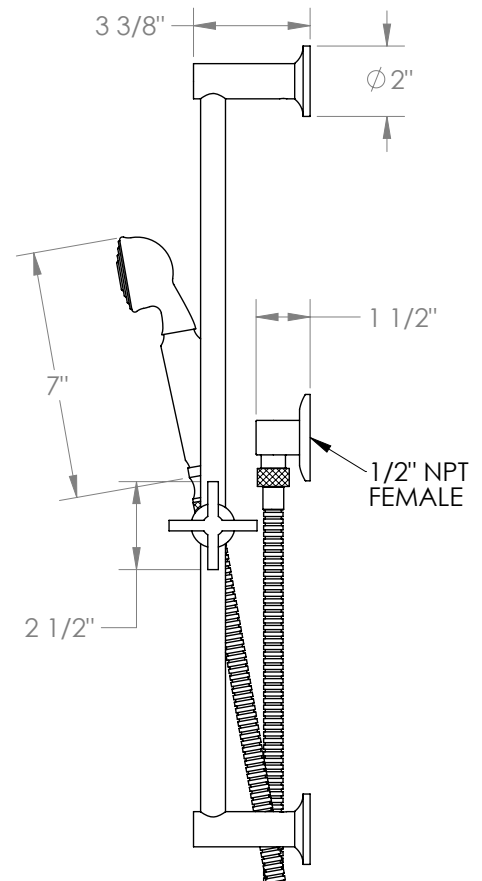

WATERMARK

BROOKLYN, NEW YORK

Haley 34-HSPB1-DD3 Positioning Bar Shower Kit with Hand Shower

- Handshower Flow Rate: 1.75 GPM
- Slide bar features an adjustable shower holder that can be set along length of bar and can be set at angle up to 45°
- Hose Length: 69"
- Includes two backflow preventers- one in the hand shower and one in the wall elbow

Includes The Following Components:

- Shower Positioning Bar: 34-6524
- Hand Shower: SH-S525B
- Wall Elbow: ELB-6001
- Shower Hose: DS-4079

Available in all finishes shown on the [Watermark Designs website](https://www.watermark-designs.com)

Meets the applicable requirements of ASME A112.18.1-2005/CSA B125.1-05, entitled "Plumbing Supply Fittings".

Watermark Designs reserves the right to make revisions without notice to produce specifications. All product dimensions are nominal.