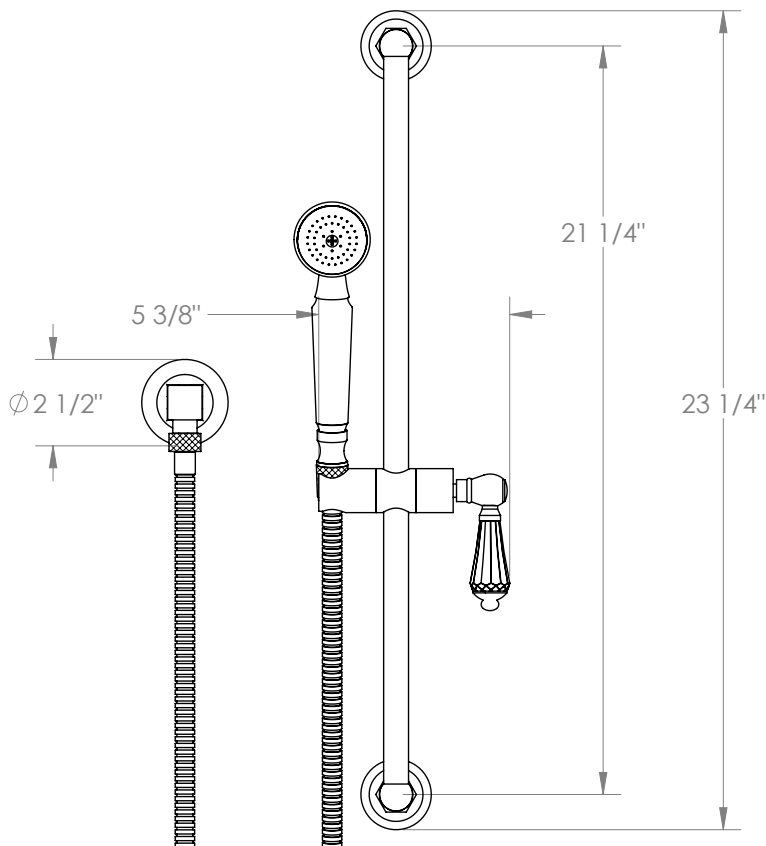

WATERMARK

BROOKLYN, NEW YORK

Stratford 321-HSPB1-SWA Positioning Bar Shower Kit with Hand Shower

- Handshower Flow Rate: 1.75 GPM
- Slide bar features an adjustable shower holder that can be set along length of bar and can be set at angle up to 45°
- Hose Length: 69"
- Includes two backflow preventers- one in the hand shower and one in the wall elbow

Includes The Following Components:

- Shower Positioning Bar: 321-6524
- Hand Shower: SH-S525A
- Wall Elbow: ELB-6001
- Shower Hose: DS-4079

Available in all finishes shown on the [Watermark Designs website](https://www.watermark-designs.com)

Meets the applicable requirements of ASME A112.18.1-2005/CSA B125.1-05, entitled "Plumbing Supply Fittings".

Watermark Designs reserves the right to make revisions without notice to produce specifications. All product dimensions are nominal.