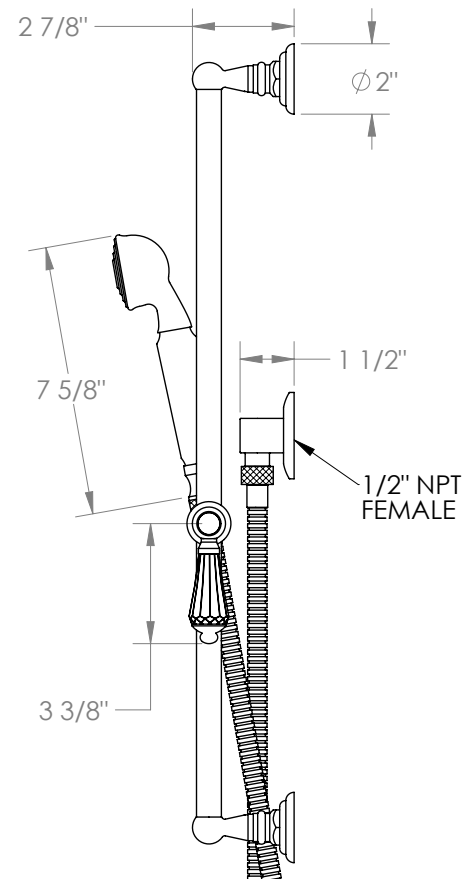

WATERMARK

BROOKLYN, NEW YORK

Stratford 321-HSPB1-SWA Positioning Bar Shower Kit with Hand Shower

- Handshower Flow Rate: 1.75 GPM
- Slide bar features an adjustable shower holder that can be set along length of bar and can be set at angle up to 45°
- Hose Length: 69"
- Includes two backflow preventers- one in the hand shower and one in the wall elbow

Includes The Following Components:

- Shower Positioning Bar: 321-6524
- Hand Shower: SH-S525A
- Wall Elbow: ELB-6001
- Shower Hose: DS-4079

Available in all finishes shown on the [Watermark Designs website](https://www.watermark-designs.com)

Meets the applicable requirements of ASME A112.18.1-2005/CSA B125.1-05, entitled "Plumbing Supply Fittings".

Watermark Designs reserves the right to make revisions without notice to produce specifications. All product dimensions are nominal.