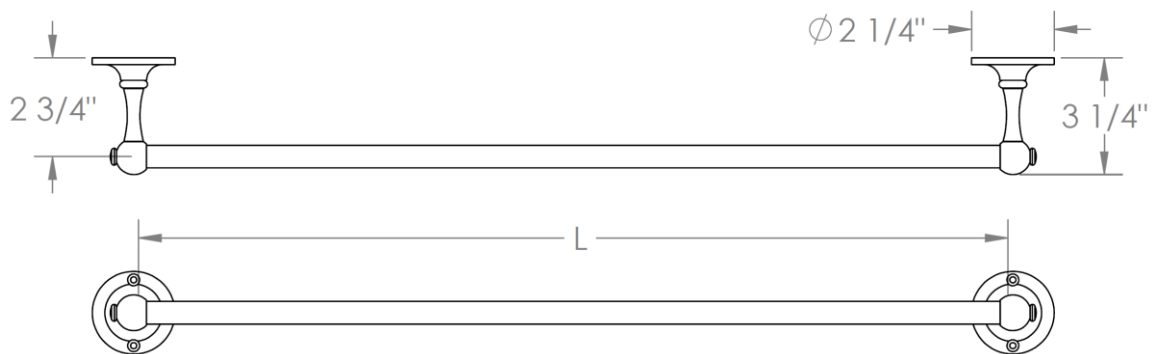

321-0.1_
 Wall Mounted Towel Bar
 Stratford Collection

MODEL NO.	LENGTH L (CTC)
321-0.1-__	18"
321-0.1A-__	24"
321-0.1B-__	30"

WATERMARK DESIGNS 10/12/2018