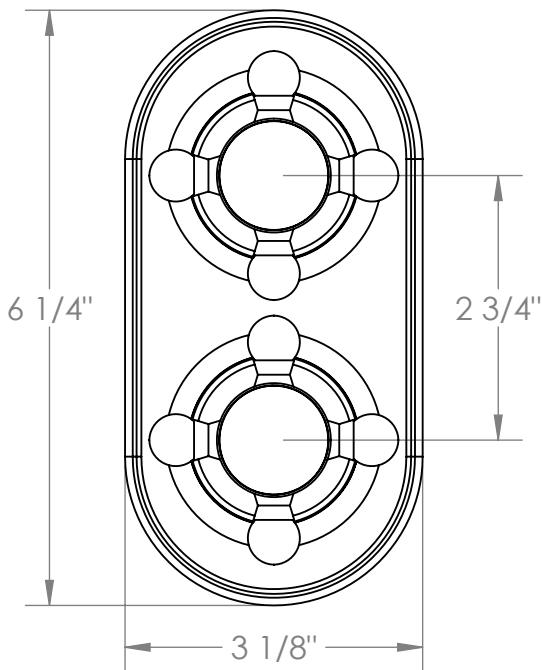

### 313-T25-AX

Wall Mounted Mini Thermostatic Shower Trim with Built-In Control  
For use with SS-TH60, SS-TH70, or SS-TH80 concealed rough

Meets the applicable requirements of ASME A112.18.1-2005/CSA B125.1-05, entitled "Plumbing Supply Fittings"