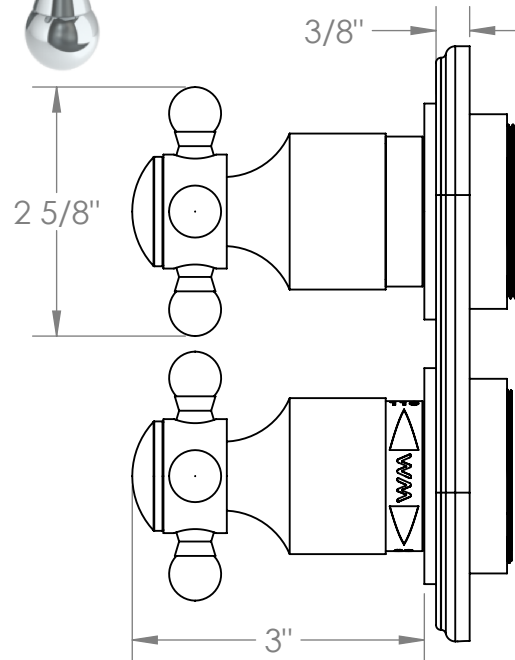

### 313-T25-AX

Wall Mounted Mini Thermostatic Shower Trim with Built-In Control  
For use with SS-TH60, SS-TH70, or SS-TH80 concealed rough

Meets the applicable requirements of ASME A112.18.1-2005/CSA B125.1-05, entitled "Plumbing Supply Fittings"