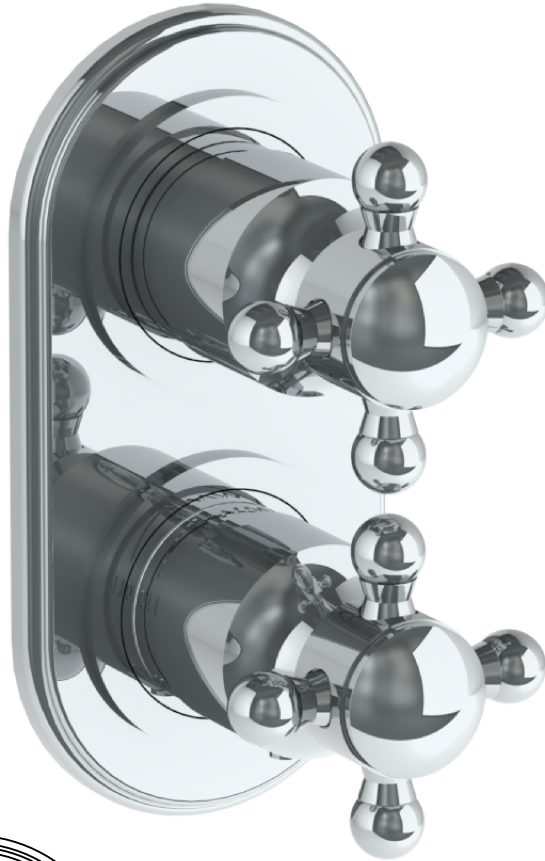

### 313-T25-AX

Wall Mounted Mini Thermostatic Shower Trim with Built-In Control  
For use with SS-TH60, SS-TH70, or SS-TH80 concealed rough

Meets the applicable requirements of ASME A112.18.1-2005/CSA B125.1-05, entitled "Plumbing Supply Fittings"