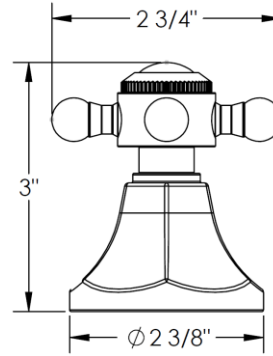

Gramercy Handle Trim Options

X – OXFORD