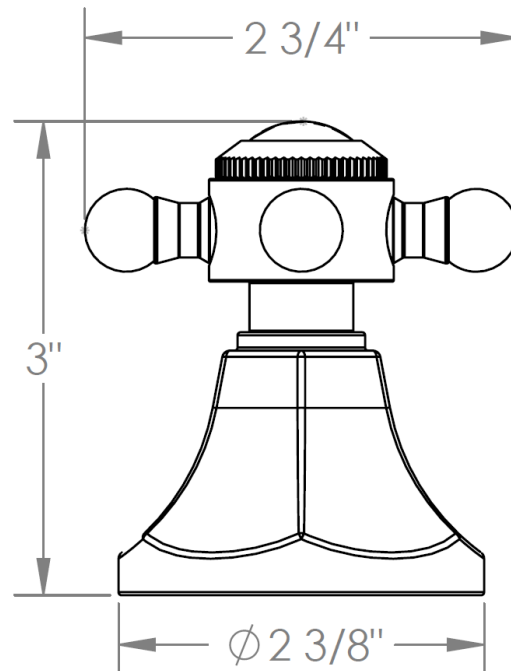

**312-DTH-X**

Trim For Deck Mounted Valve

Porcelain cross buttons engraved "HOT"

For use with SS-508-H concealed rough

Meets the applicable requirements of ASME A112.18.1-2005/CSA B125.1-05, entitled "Plumbing Supply Fittings"