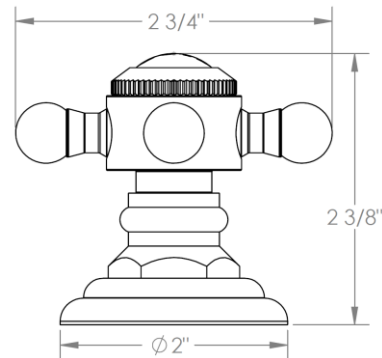

Gramercy Handle Trim Options

X – OXFORD

Y – LYONS

V – WALES

Y2 – WILLIAMS