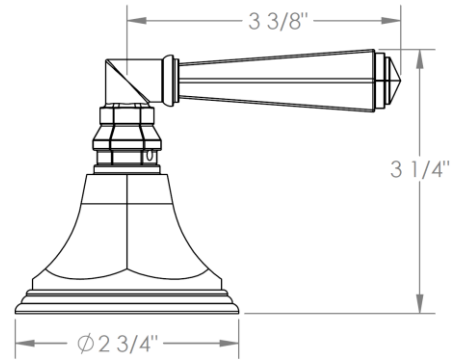

Gramercy Handle Trim Options

X – OXFORD

Y – LYONS

V – WALES

Y2 – WILLIAMS