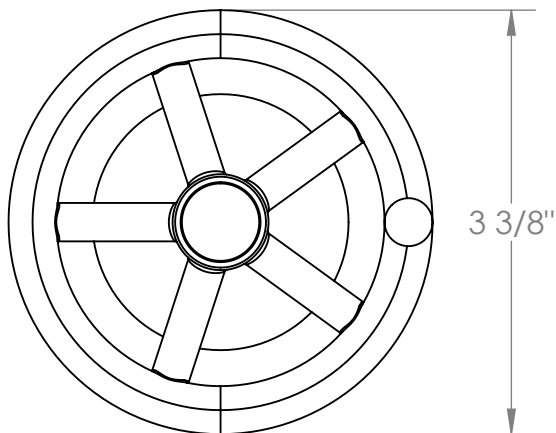

31-WTR-BKA.1

Wall Mounted Trim Kit

For use with SS-TS200-C, SS-TS200-H, SS-TS150-C, SS-TS150-H,
SS-WD2, SS-WD3, SS-VCWD2, or SS-VCWD3 concealed rough

Meets the applicable requirements of ASME A112.18.1-2005/CSA B125.1-05, entitled "Plumbing Supply Fittings"