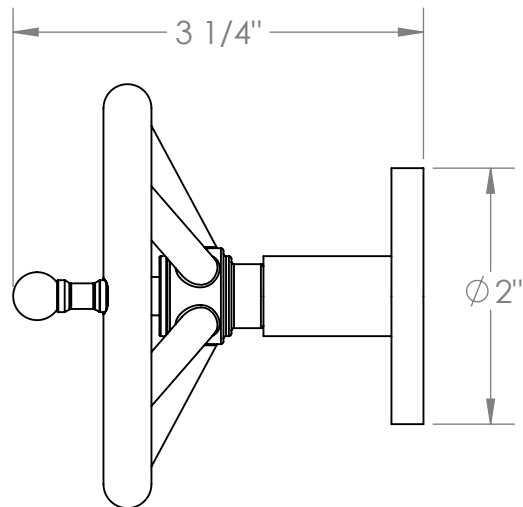

31-WTR-BKA.1

Wall Mounted Trim Kit

For use with SS-TS200-C, SS-TS200-H, SS-TS150-C, SS-TS150-H,
SS-WD2, SS-WD3, SS-VCWD2, or SS-VCWD3 concealed rough

Meets the applicable requirements of ASME A112.18.1-2005/CSA B125.1-05, entitled "Plumbing Supply Fittings"