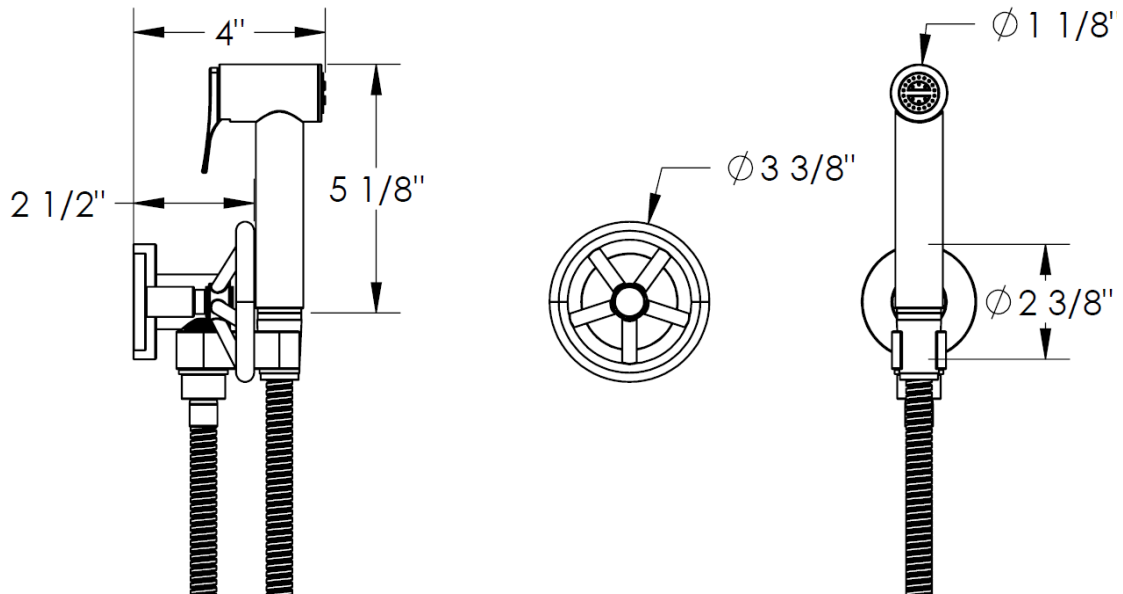

31-4.4-BK
Single Control Bidet Spray Set

Meets the applicable requirements of ASME A112.18.1-2005/CSA B125.1-05, entitled "Plumbing Supply Fittings"

WATERMARK DESIGNS 9/26/2014

350 Dewitt Ave Brooklyn NY 11207 USA T 718 257 2800 F 718 257 2144 info@watermark-designs.com