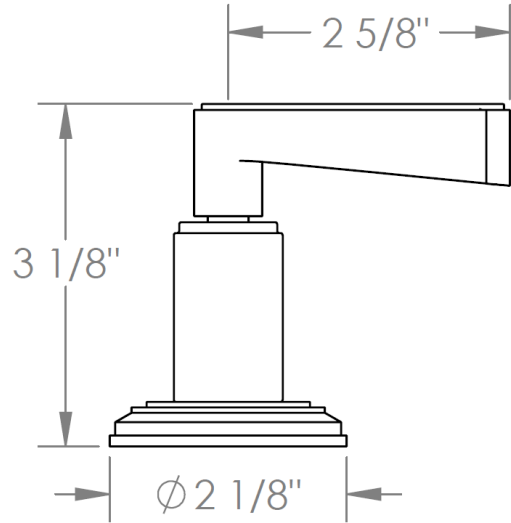

30-WTR2-__

Wall Mounted 2-Valve Trim Only

Includes Alignment Kit

Requires SS-506 concealed rough

HANDLE TRIM OPTIONS

TR24 - NORWOOD

TR25 - UNION