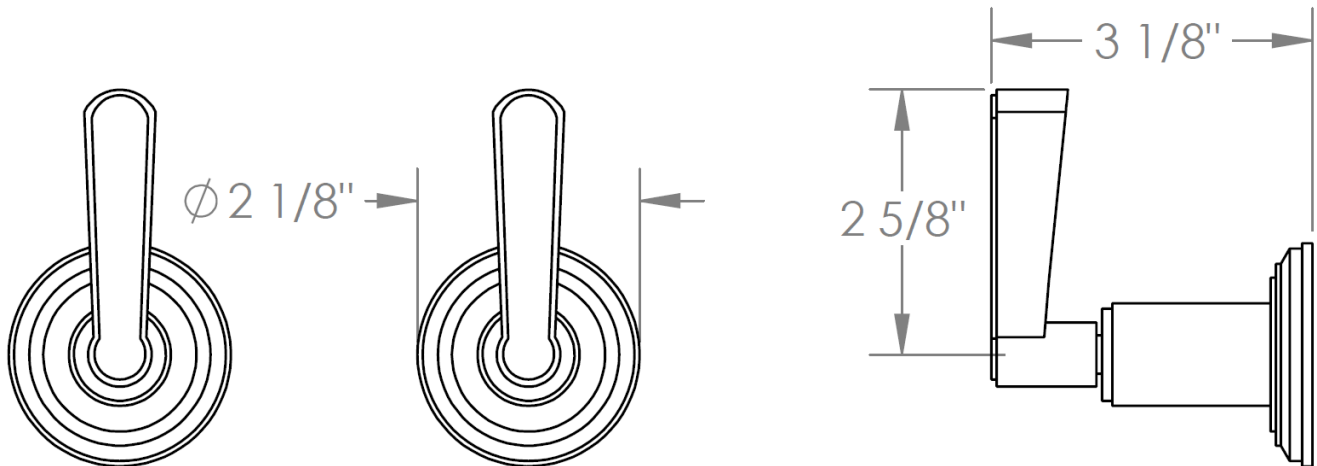

30-WTR2-__

Wall Mounted 2-Valve Trim Only

Includes Alignment Kit

Requires SS-506 concealed rough

HANDLE TRIM OPTIONS

TR24 - NORWOOD

TR25 - UNION