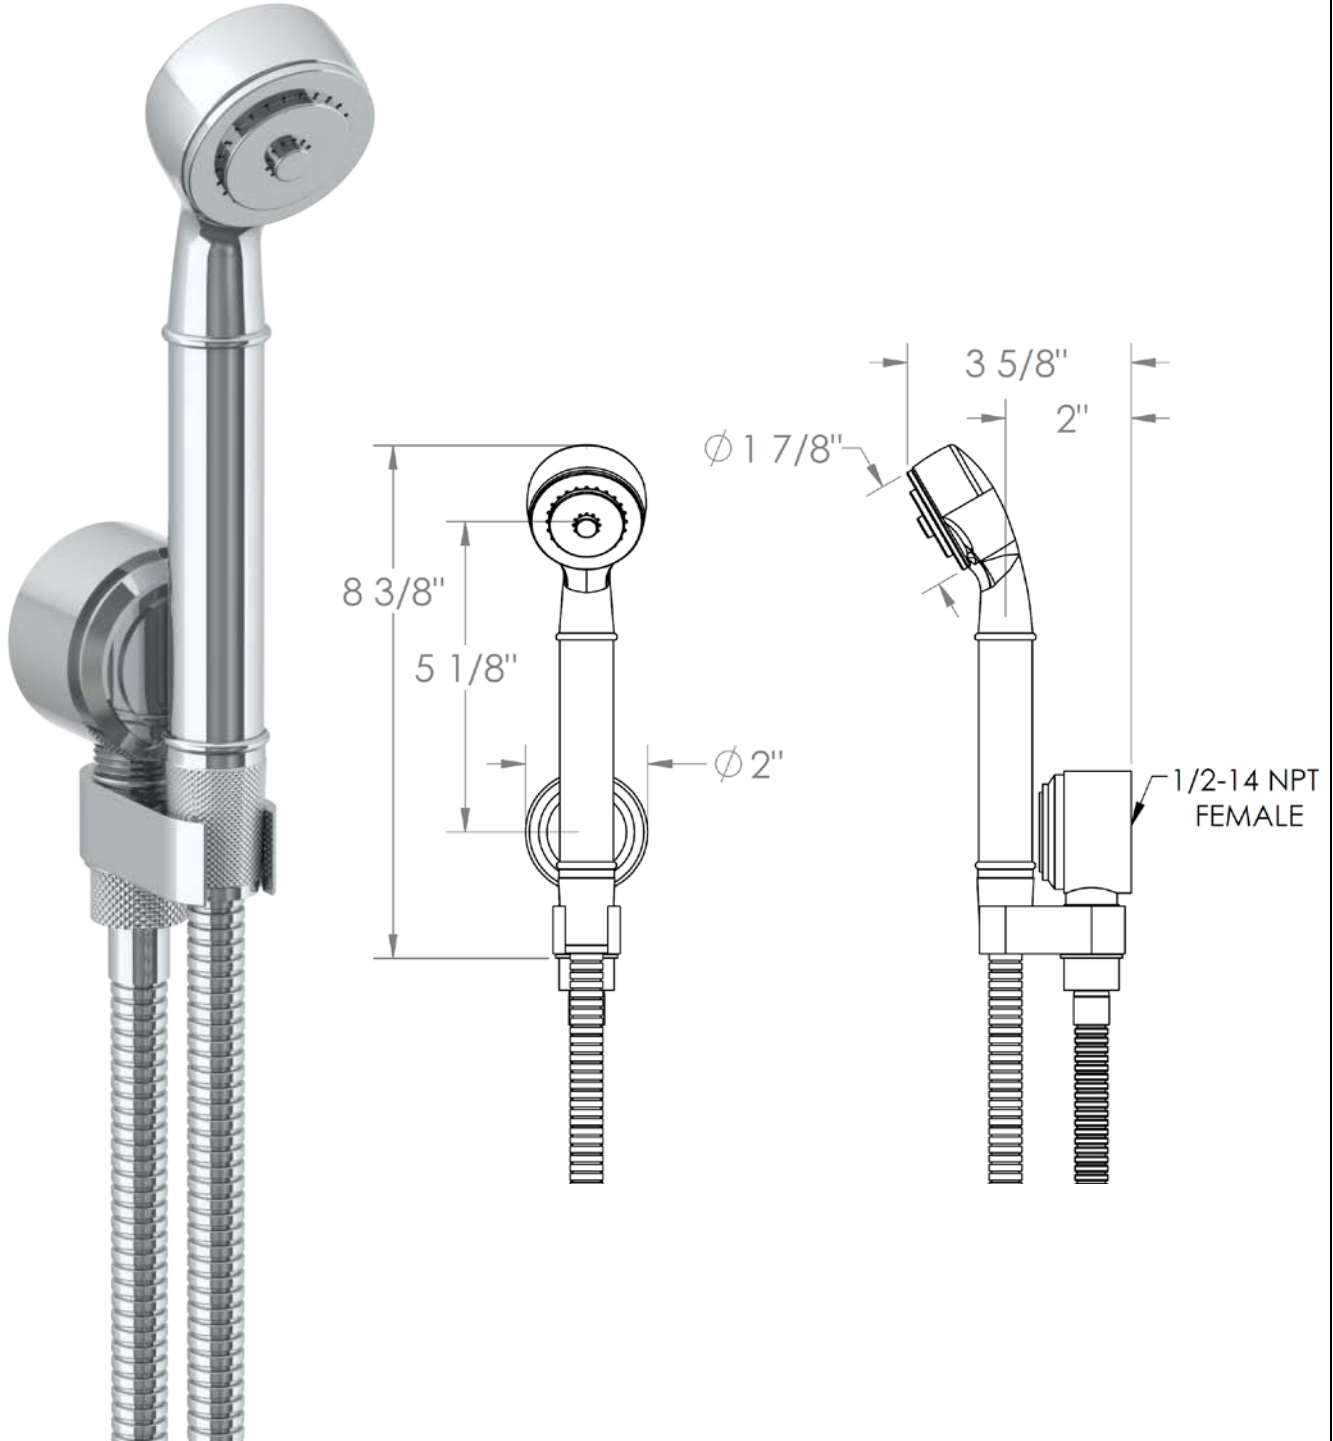

29-HSHK3

Wall Mounted Hand Shower Set with Hand Shower and 69" Hose

Flow Rate: 1.75 GPM

Meets the applicable requirements of ASME A112.18.1-2005/CSA B125.1-05, entitled "Plumbing Supply Fittings"