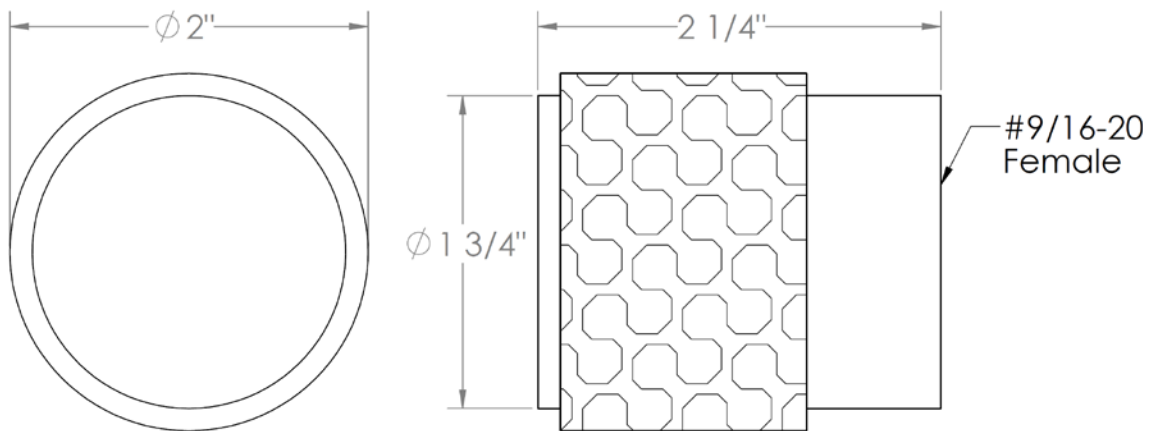

27-DT-CL16

Trim for Deck Mounted Valve

For use with SS-508-C, SS-508-H or SS-DD4 concealed rough

WATERMARK DESIGNS 5/2/2018