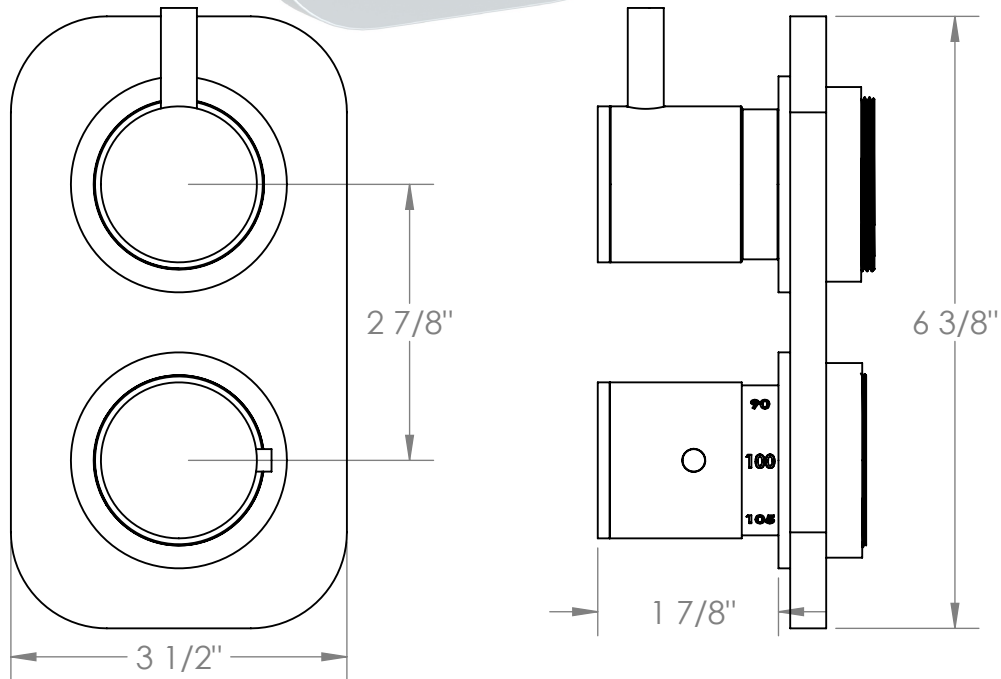

## 22-T25-TIC

Wall Mounted Mini Thermostatic Shower Trim with built-in control  
Requires SS-TH60, SS-TH70, or SS-TH80 concealed rough

Meets the applicable requirements of ASME A112.18.1-2005/CSA B125.1-05, entitled "Plumbing Supply Fittings"