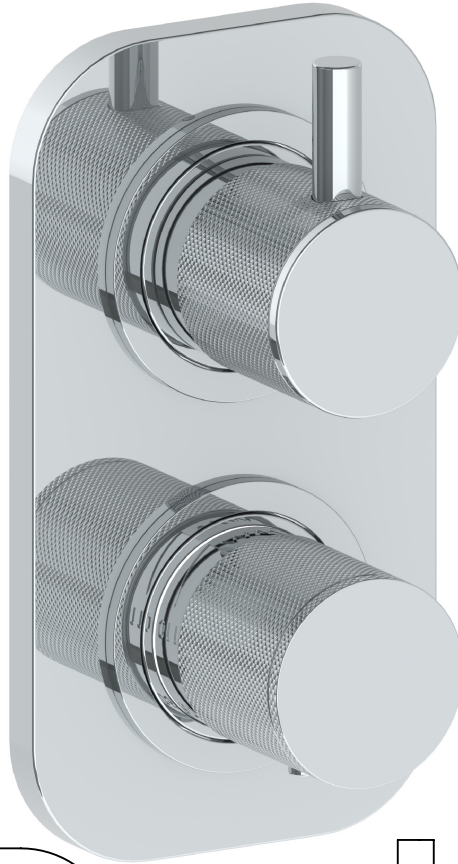

## 22-T25-TIC

Wall Mounted Mini Thermostatic Shower Trim with built-in control  
Requires SS-TH60, SS-TH70, or SS-TH80 concealed rough

Meets the applicable requirements of ASME A112.18.1-2005/CSA B125.1-05, entitled "Plumbing Supply Fittings"