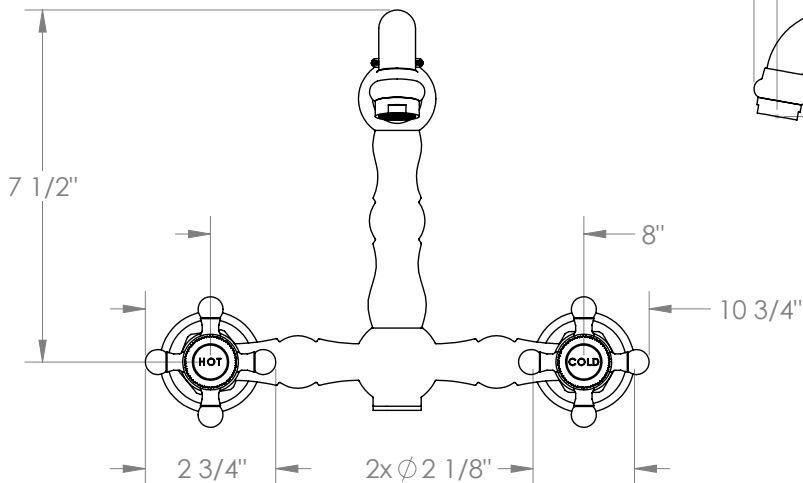

WATERMARK

BROOKLYN, NEW YORK

Paris
206-7.7-V

Wall Mounted, Bridge Kitchen Faucet

- Two 1/2"-14 NPS Male Wall Connections
- Recommended Wall Hole: 1"
- All Lead-Free Brass Construction
- Flow Rate: 1.75 GPM
- 1/4 Turn Ceramic Cartridge
- 360° Rotating Spout
- Professional Installation Required

Available in all finishes shown on the [Watermark Designs website](https://www.watermark-designs.com)

Meets the applicable requirements of ASME A112.18.1-2005/CSA B125.1-05, entitled "Plumbing Supply Fittings".

Watermark Designs reserves the right to make revisions without notice to produce specifications. All product dimensions are nominal.

09/2023

350 Dewitt Ave. Brooklyn, NY 11207 USA | T: 1 718 257 2800 | F: 1 718 257 2144 | customerservice@watermark-designs.com