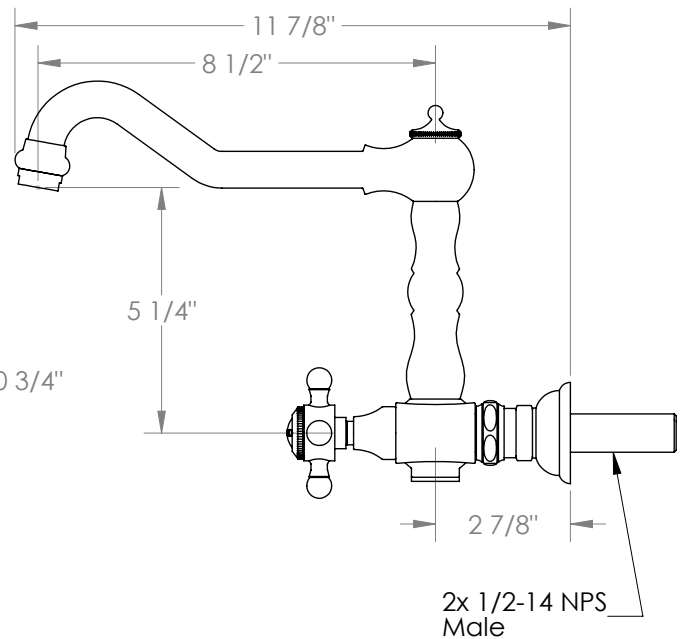

WATERMARK

BROOKLYN, NEW YORK

Paris
206-7.7-V

Wall Mounted, Bridge Kitchen Faucet

- Two 1/2"-14 NPS Male Wall Connections
- Recommended Wall Hole: 1"
- All Lead-Free Brass Construction
- Flow Rate: 1.75 GPM
- 1/4 Turn Ceramic Cartridge
- 360° Rotating Spout
- Professional Installation Required

Available in all finishes shown on the [Watermark Designs website](https://www.watermark-designs.com)

Meets the applicable requirements of ASME A112.18.1-2005/CSA B125.1-05, entitled "Plumbing Supply Fittings".