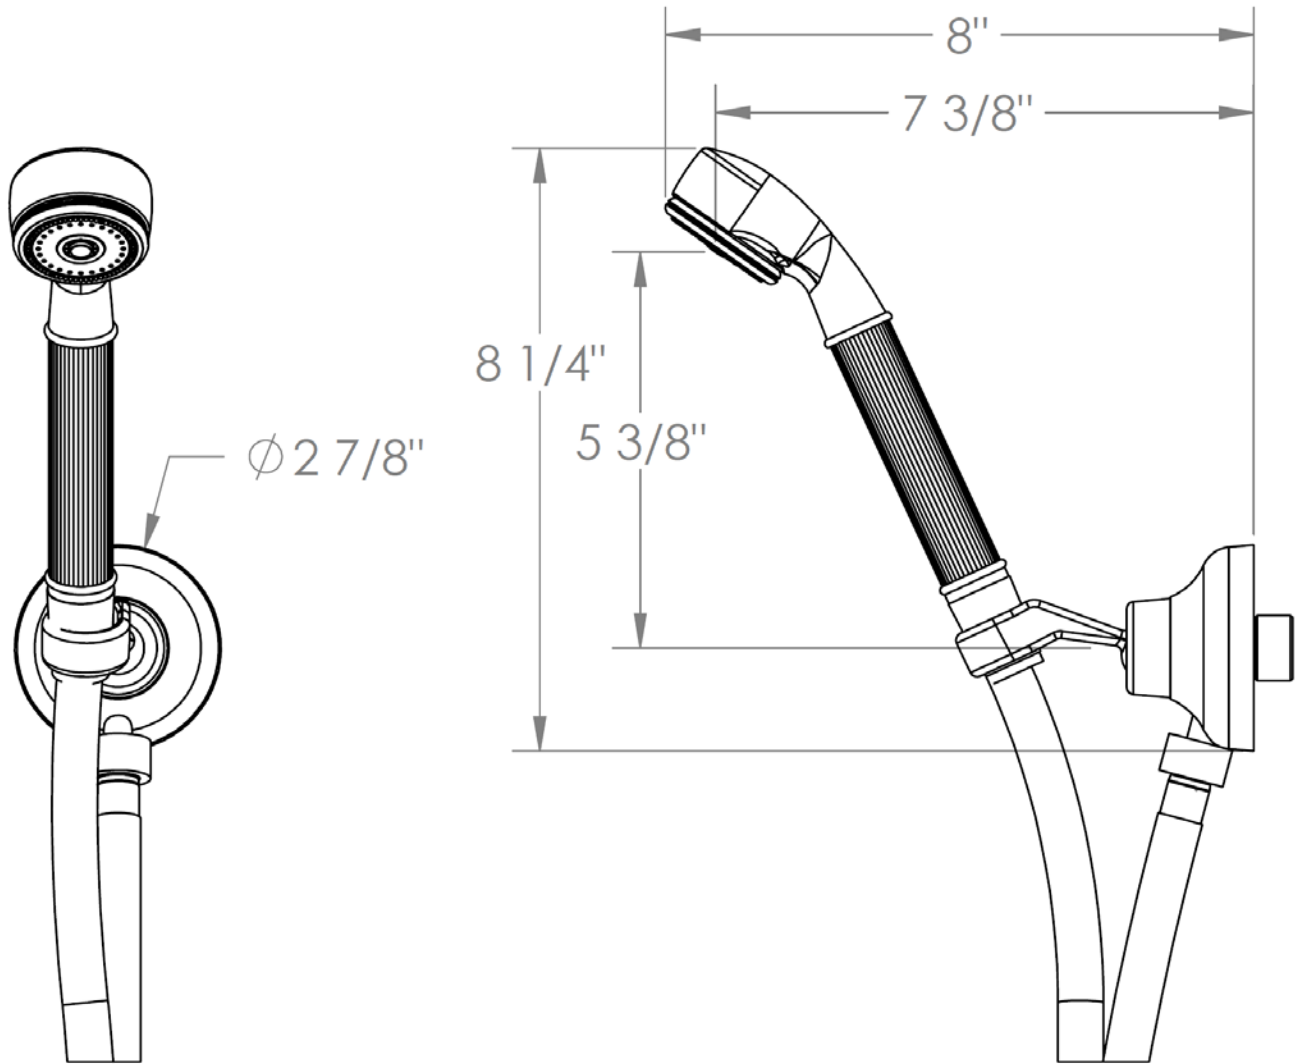

201-HSHK3

Wall Mounted Hand Shower Set
Includes Hand Shower and 69" Hose
Flow Rate: 2.0 GPM

Meets the applicable requirements of ASME A112.18.1-2005/CSA B125.1-05, entitled "Plumbing Supply Fittings"

201-HSHK3

Wall Mounted Hand Shower Set
Includes Hand Shower and 69" Hose
Flow Rate: 2.0 GPM

Meets the applicable requirements of ASME A112.18.1-2005/CSA B125.1-05, entitled "Plumbing Supply Fittings"