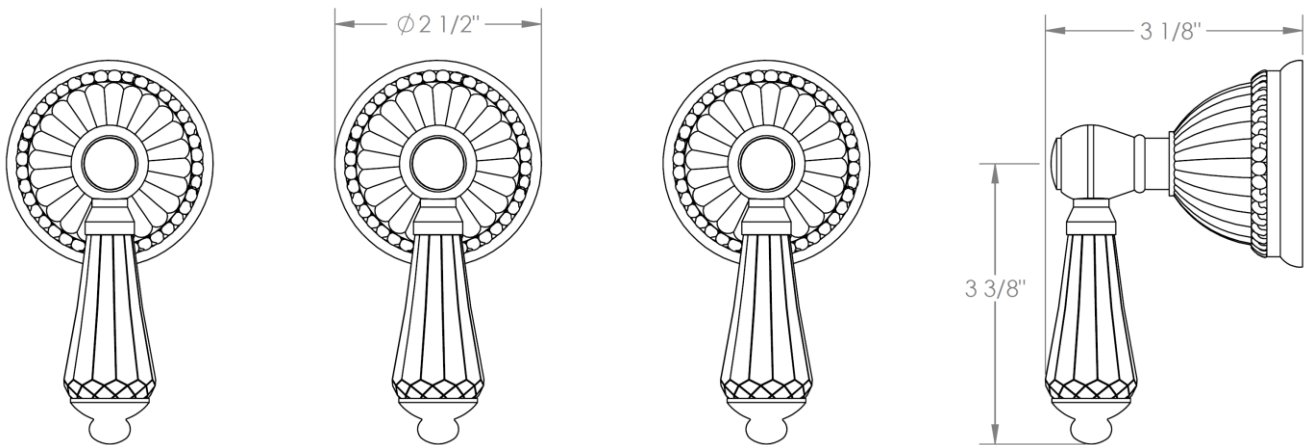

180-WTR3-__

Wall Mounted 3-Valve Shower Trim
Includes Alignment Kit & Extension Kit
For use with SS-503 concealed rough

HANDLE TRIM OPTIONS

AA - VENICE

BB - GENOA

CC - POMPEI

DD - NAPLES

SWU - FLORENCE