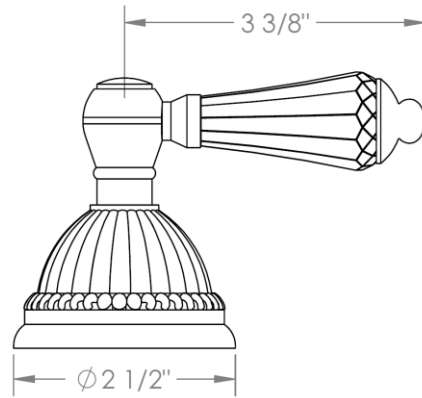

180-WTR3-__

Wall Mounted 3-Valve Shower Trim
Includes Alignment Kit & Extension Kit
For use with SS-503 concealed rough

HANDLE TRIM OPTIONS

AA - VENICE

BB - GENOA

CC - POMPEI

DD - NAPLES

SWU - FLORENCE