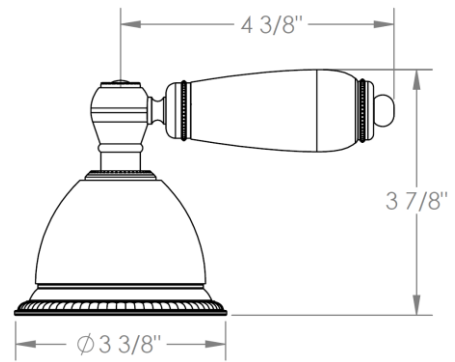

180-WTR3-__

Wall Mounted 3-Valve Shower Trim
Includes Alignment Kit & Extension Kit
For use with SS-503 concealed rough

HANDLE TRIM OPTIONS

AA - VENICE

BB - GENOA

CC - POMPEI

DD - NAPLES

SWU - FLORENCE