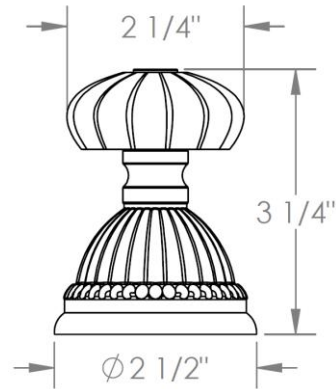

SWU - FLORENCE

T - TUSCANY

U- BOLOGNA