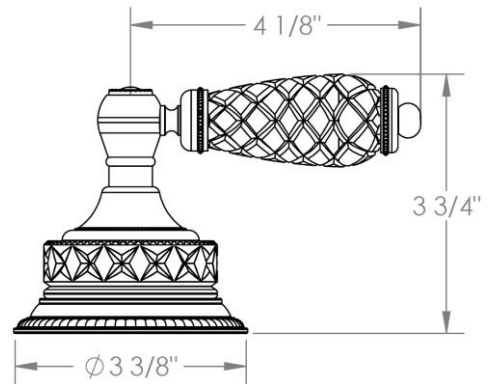

180-WTR3-__

Wall Mounted 3-Valve Shower Trim
Includes Alignment Kit & Extension Kit
For use with SS-503 concealed rough

HANDLE TRIM OPTIONS

AA - VENICE

BB - GENOA

CC - POMPEI

DD - NAPLES

SWU - FLORENCE