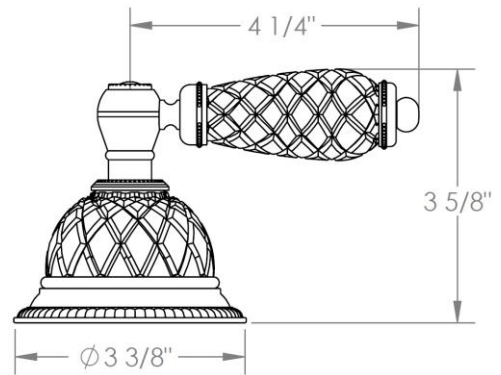

180-WTR3-__

Wall Mounted 3-Valve Shower Trim
Includes Alignment Kit & Extension Kit
For use with SS-503 concealed rough

HANDLE TRIM OPTIONS

AA - VENICE

BB - GENOA

CC - POMPEI

DD - NAPLES

SWU - FLORENCE