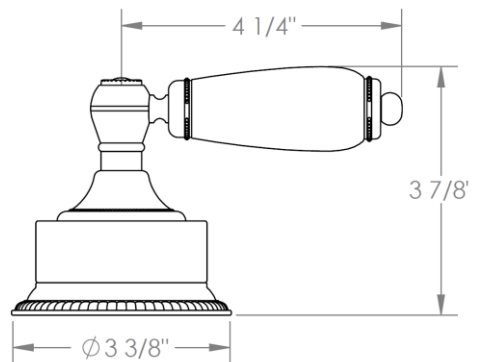

180-WTR3-__

Wall Mounted 3-Valve Shower Trim
Includes Alignment Kit & Extension Kit
For use with SS-503 concealed rough

HANDLE TRIM OPTIONS

AA - VENICE

BB - GENOA

CC - POMPEI

DD - NAPLES

SWU - FLORENCE