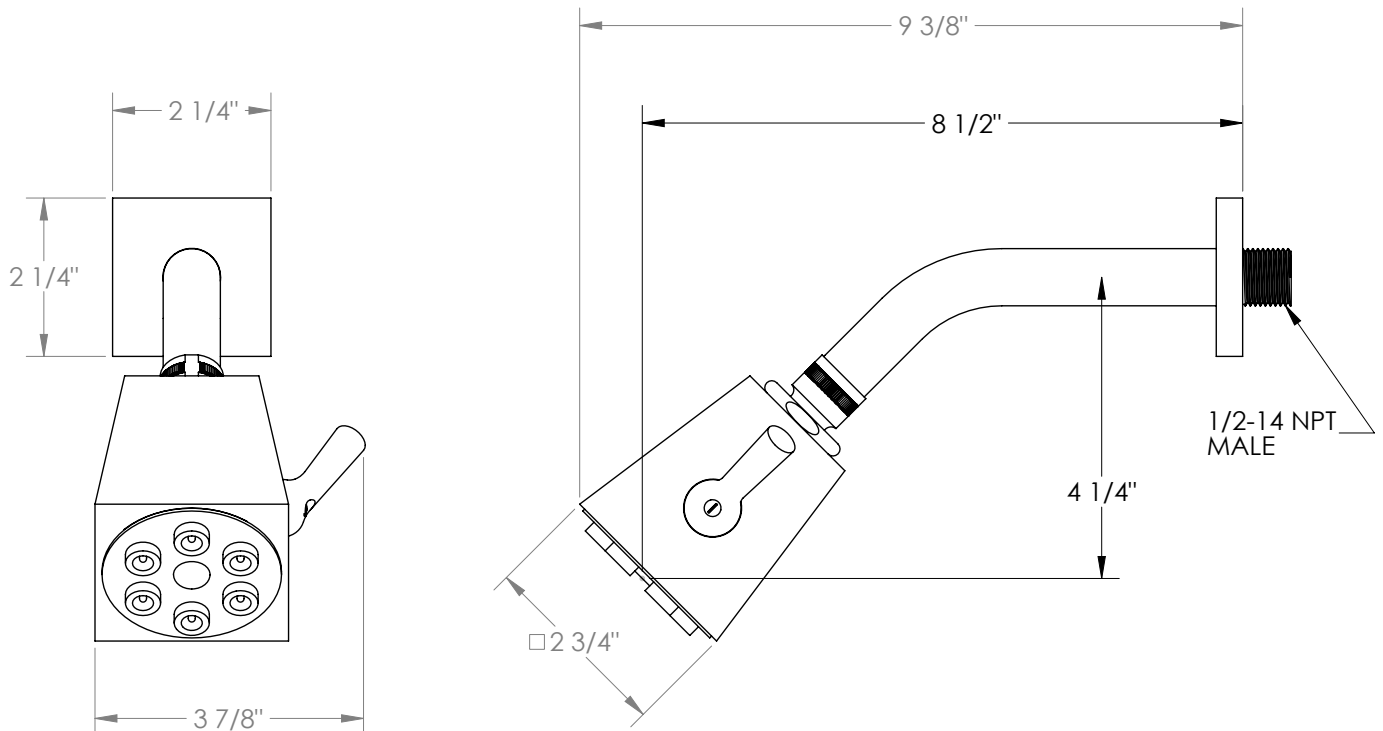

WATERMARK

BROOKLYN, NEW YORK

Chelsea 125-HAF

Wall Mounted Showerhead

- Flow Rate: 1.75 GPM at 80 psi
- Adjustable Plastic Nozzles
- Two Lever-Controlled Spray Patterns: Jet and Soak
- Includes: SS-403SQAF and SH-803.
- Professional Installation Required.

Available in all finishes shown on the [Watermark Designs website](#)

Meets the applicable requirements of ASME A112.18.1-2005/CSA B125.1-05, entitled "Plumbing Supply Fittings".

Watermark Designs reserves the right to make revisions without notice to product specifications. All product dimensions are nominal.