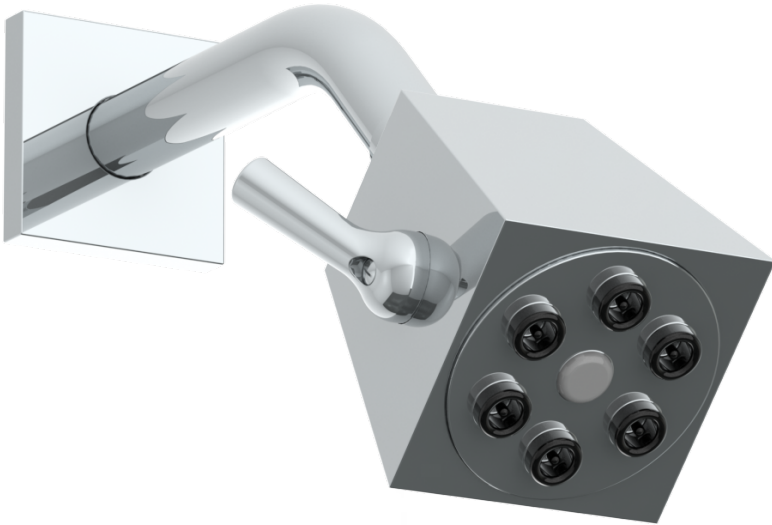

WATERMARK

BROOKLYN, NEW YORK

Chelsea 125-HAF

Wall Mounted Showerhead

- Flow Rate: 1.75 GPM at 80 psi
- Adjustable Plastic Nozzles
- Two Lever-Controlled Spray Patterns: Jet and Soak
- Includes: SS-403SQAF and SH-803.
- Professional Installation Required.

Available in all finishes shown on the [Watermark Designs website](#)

Meets the applicable requirements of ASME A112.18.1-2005/CSA B125.1-05, entitled "Plumbing Supply Fittings".

Watermark Designs reserves the right to make revisions without notice to product specifications. All product dimensions are nominal.