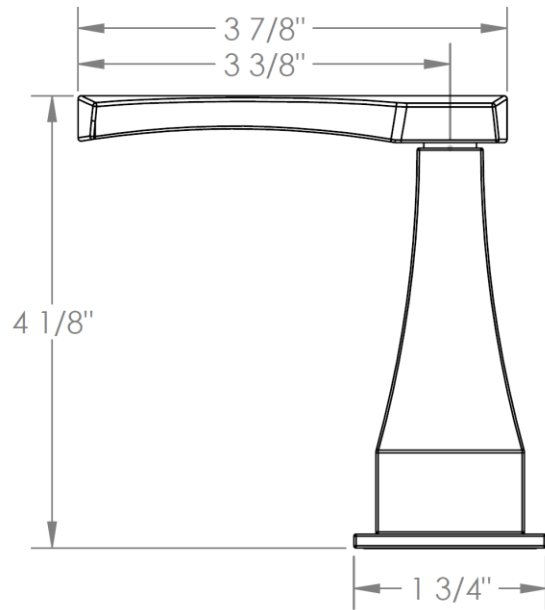

125-DTH-BG4

Trim Only for Deck Mounted Valve
Requires SS-508-H concealed rough

Chelsea Handle Trim Options

BG4 – JOYCE

BG5 – MARKET