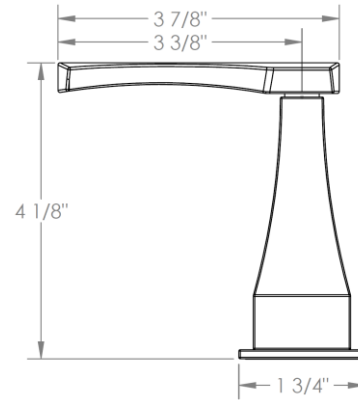

125-DTH-BG4

Trim Only for Deck Mounted Valve
Requires SS-508-H concealed rough

Chelsea Handle Trim Options

BG4 – JOYCE

BG5 – MARKET