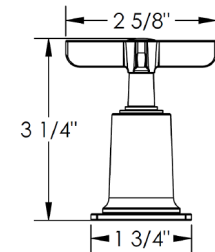

FEATURES

- ¼ turn washerless ceramic disc valve cartridges
- Flexible hose connection for 8" to 16" spread installations
- Flow rate 1.5 gpm (5.7 lpm) maximum flow rate
- Solid brass construction
- Listed by IAPMO, CSA, NSF, and other municipalities
- Warranty:
 - Limited lifetime warranty (residential use)
 - One year (commercial use)
- Shipping weight (lbs.) 10
- Shipping dimensions (in.): 29x12x4

HANDLE TRIMS

Code: MZ4

ITEM NO.	PART NUMBER	QTY.
1	MZ4-ESC	1
2	MZ4-ESC-NUT	1
3	MZ4-ESC-RING	1
4	MZ4-STEM	1
5	MZ4-POST-CAP	1
6	MZ4-POST	1
7	CR-FHMS 0.164-32x0.75x0.75-S	1

Code: MZ5

ITEM NO.	PART NUMBER	QTY.
1	MZ4-ESC	1
2	MZ4-ESC-NUT	1
3	MZ4-ESC-RING	1
4	MZ4-STEM	1
5	MZ4-POST-CAP	1
6	MZ5-CRSS-HNDL	1
7	CR-FHMS 0.164-32x0.75x0.75-S	1