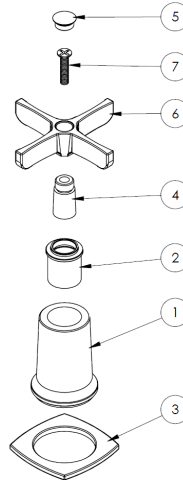

FEATURES

- ¼ turn washerless ceramic disc valve cartridges
- Flexible hose connection for 8" to 16" spread installations
- Flow rate 1.5 gpm (5.7 lpm) maximum flow rate
- Solid brass construction
- Listed by IAPMO, CSA, NSF, and other municipalities
- Warranty:
 - Limited lifetime warranty (residential use)
 - One year (commercial use)
- Shipping weight (lbs.) 10
- Shipping dimensions (in.): 29x12x4

ITEM NO.	PART NUMBER	QTY.
1	115-2-SPT-BASE	1
2	115-2-SPT	1
3	PCA CACHE AERATOR	1
4	SPT-MNTNG-KIT-2-WSHR	1
5	SPT-MNTNG-KIT-2-RBBR-WSHR	1
6	SPT-MNTNG-KIT-1-SCRW	2
7	SPT-MNTNG-KIT-1-NUT	2
9	SPPLY-HOSE-0.5-14-NPS	2
10	AS568 - 029	1
11	142-LOCK-NUT	2
12H/12C	SS-502 VALVE BODY	2
13H/13C	SS-502-CARTRIDGE	2

HANDLE TRIMS

Code: MZ4

ITEM NO.	PART NUMBER	QTY.
1	MZ4-ESC	1
2	MZ4-ESC-NUT	1
3	MZ4-ESC-RING	1
4	MZ4-STEM	1
5	MZ4-POST-CAP	1
6	MZ4-POST	1
7	CR-FHMS 0.164-32x0.75x0.75-S	1

Code: MZ5

ITEM NO.	PART NUMBER	QTY.
1	MZ4-ESC	1
2	MZ4-ESC-NUT	1
3	MZ4-ESC-RING	1
4	MZ4-STEM	1
5	MZ4-POST-CAP	1
6	MZ5-CRSS-HNDL	1
7	CR-FHMS 0.164-32x0.75x0.75-S	1