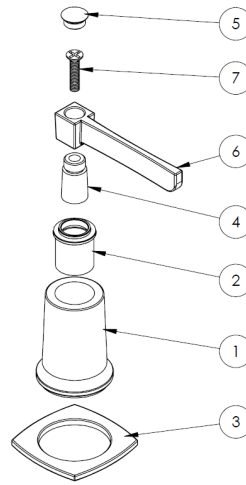

FEATURES

- ¼ turn washerless ceramic disc valve cartridges
- Flexible hose connection for 8" to 16" spread installations
- Flow rate 1.5 gpm (5.7 lpm) maximum flow rate
- Solid brass construction
- Listed by IAPMO, CSA, NSF, and other municipalities
- Warranty:
 - Limited lifetime warranty (residential use)
 - One year (commercial use)
- Shipping weight (lbs.) 10
- Shipping dimensions (in.): 29x12x4

ITEM NO.	PART NUMBER	QTY.
1	115-2-SPT-BASE	1
2	115-2-SPT	1
3	PCA CACHE AERATOR	1
4	SPT-MNTNG-KIT-2-WSHR	1
5	SPT-MNTNG-KIT-2-RBBR-WSHR	1
6	SPT-MNTNG-KIT-1-SCRW	2
7	SPT-MNTNG-KIT-1-NUT	2
9	SPPLY-HOSE-0.5-14-NPS	2
10	AS568 - 029	1
11	142-LOCK-NUT	2
12H/12C	SS-502 VALVE BODY	2
13H/13C	SS-502-CARTRIDGE	2

HANDLE TRIMS

Code: MZ4

ITEM NO.	PART NUMBER	QTY.
1	MZ4-ESC	1
2	MZ4-ESC-NUT	1
3	MZ4-ESC-RING	1
4	MZ4-STEM	1
5	MZ4-POST-CAP	1
6	MZ4-POST	1
7	CR-FHMS 0.164-32x0.75x0.75-S	1

Code: MZ5

ITEM NO.	PART NUMBER	QTY.
1	MZ4-ESC	1
2	MZ4-ESC-NUT	1
3	MZ4-ESC-RING	1
4	MZ4-STEM	1
5	MZ4-POST-CAP	1
6	MZ5-CRSS-HNDL	1
7	CR-FHMS 0.164-32x0.75x0.75-S	1