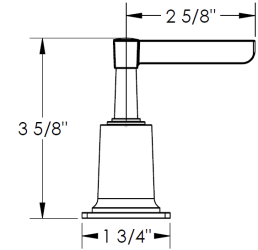

FEATURES

- ¼ turn washerless ceramic disc valve cartridges
- Flexible hose connection for 8" to 16" spread installations
- Flow rate 1.5 gpm (5.7 lpm) maximum flow rate
- Solid brass construction
- Listed by IAPMO, CSA, NSF, and other municipalities
- Warranty:
 - Limited lifetime warranty (residential use)
 - One year (commercial use)
- Shipping weight (lbs.) 10
- Shipping dimensions (in.): 29x12x4

HANDLE TRIMS

Code: MZ4

ITEM NO.	PART NUMBER	QTY.
1	MZ4-ESC	1
2	MZ4-ESC-NUT	1
3	MZ4-ESC-RING	1
4	MZ4-STEM	1
5	MZ4-POST-CAP	1
6	MZ4-POST	1
7	CR-FHMS 0.164-32x0.75x0.75-S	1

Code: MZ5

ITEM NO.	PART NUMBER	QTY.
1	MZ4-ESC	1
2	MZ4-ESC-NUT	1
3	MZ4-ESC-RING	1
4	MZ4-STEM	1
5	MZ4-POST-CAP	1
6	MZ5-CRSS-HNDL	1
7	CR-FHMS 0.164-32x0.75x0.75-S	1