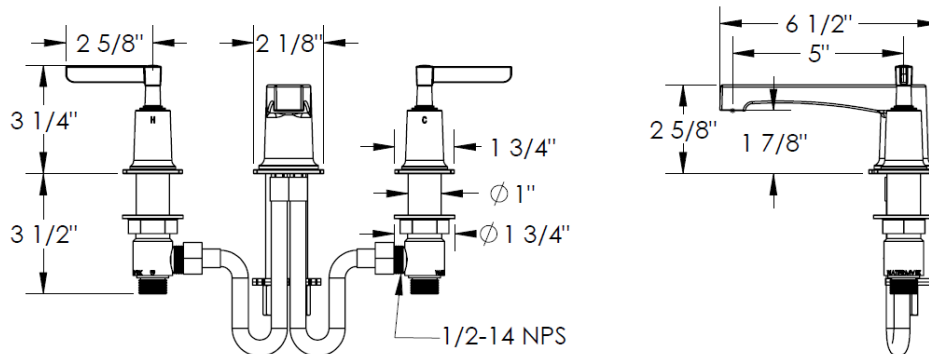

FEATURES

- ¼ turn washerless ceramic disc valve cartridges
- Flexible hose connection for 8" to 16" spread installations
- Flow rate 1.5 gpm (5.7 lpm) maximum flow rate
- Solid brass construction
- Listed by IAPMO, CSA, NSF, and other municipalities
- Warranty:
 - Limited lifetime warranty (residential use)
 - One year (commercial use)
- Shipping weight (lbs.) 10
- Shipping dimensions (in.): 29x12x4

ITEM NO.	PART NUMBER	QTY.
1	115-2-SPT-BASE	1
2	115-2-SPT	1
3	PCA CACHE AERATOR	1
4	SPT-MNTNG-KIT-2-WSHR	1
5	SPT-MNTNG-KIT-2-RBBR-WSHR	1
6	SPT-MNTNG-KIT-1-SCRW	2
7	SPT-MNTNG-KIT-1-NUT	2
9	SPPLY-HOSE-0.5-14-NPS	2
10	AS568 - 029	1
11	142-LOCK-NUT	2
12H/12C	SS-502 VALVE BODY	2
13H/13C	SS-502-CARTRIDGE	2

HANDLE TRIMS

Code: MZ4

ITEM NO.	PART NUMBER	QTY.
1	MZ4-ESC	1
2	MZ4-ESC-NUT	1
3	MZ4-ESC-RING	1
4	MZ4-STEM	1
5	MZ4-POST-CAP	1
6	MZ4-POST	1
7	CR-FHMS 0.164-32x0.75x0.75-S	1

Code: MZ5

ITEM NO.	PART NUMBER	QTY.
1	MZ4-ESC	1
2	MZ4-ESC-NUT	1
3	MZ4-ESC-RING	1
4	MZ4-STEM	1
5	MZ4-POST-CAP	1
6	MZ5-CRSS-HNDL	1
7	CR-FHMS 0.164-32x0.75x0.75-S	1