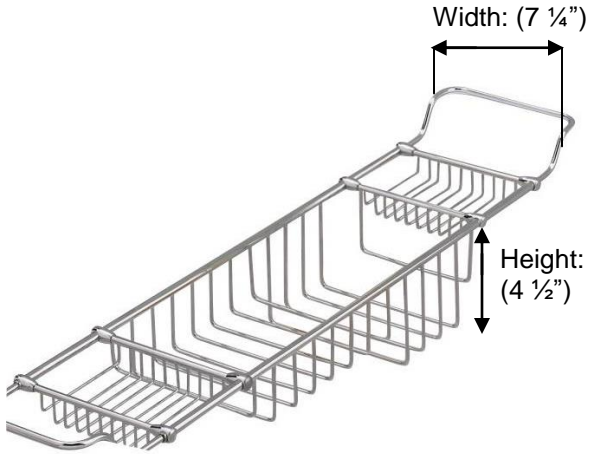

## 53412 Traditional, Adjustable Large Bathtub Rack

Length Closed: 32 1/2"

Length Open (Max.): 39 1/2"

Tub Opening (Min.): 26"

### Description:

Traditional, adjustable large bathtub rack