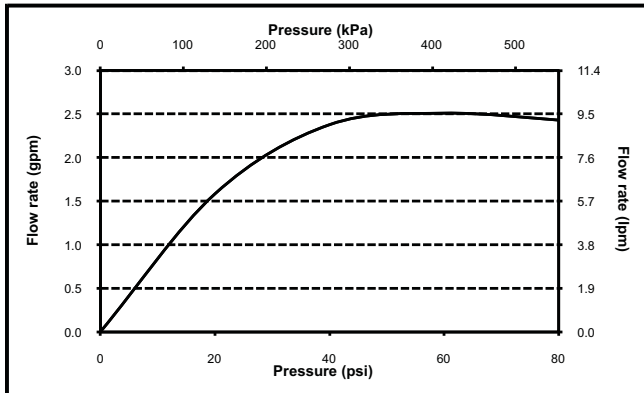

TS300F55

Traditional Collection Series A Multi-Spray Handshower

SPECIFICATIONS

- Warranty: Lifetime Limited Warranty (Residential Use)
  One Year (Commercial Use)
- Material: Plastics
- Shipping Weight: 1.3 lbs.
- Shipping Dimensions: 4"L x 4-1/4"W x 11-1/4"H
- Maximum Flow Rate: 2.5 gpm (9.5 lpm)

INSTALLATION NOTES

OPTIONAL HANDSHOWER COMPONENTS:

- TS101R: Wall Outlet
- TS101S: Shower Arm Mount
- TS101V: Handshower Wall-Mount
- TS101W60: Shower Hose 60"

TOTO

These dimensions and specifications are subject to change without notice