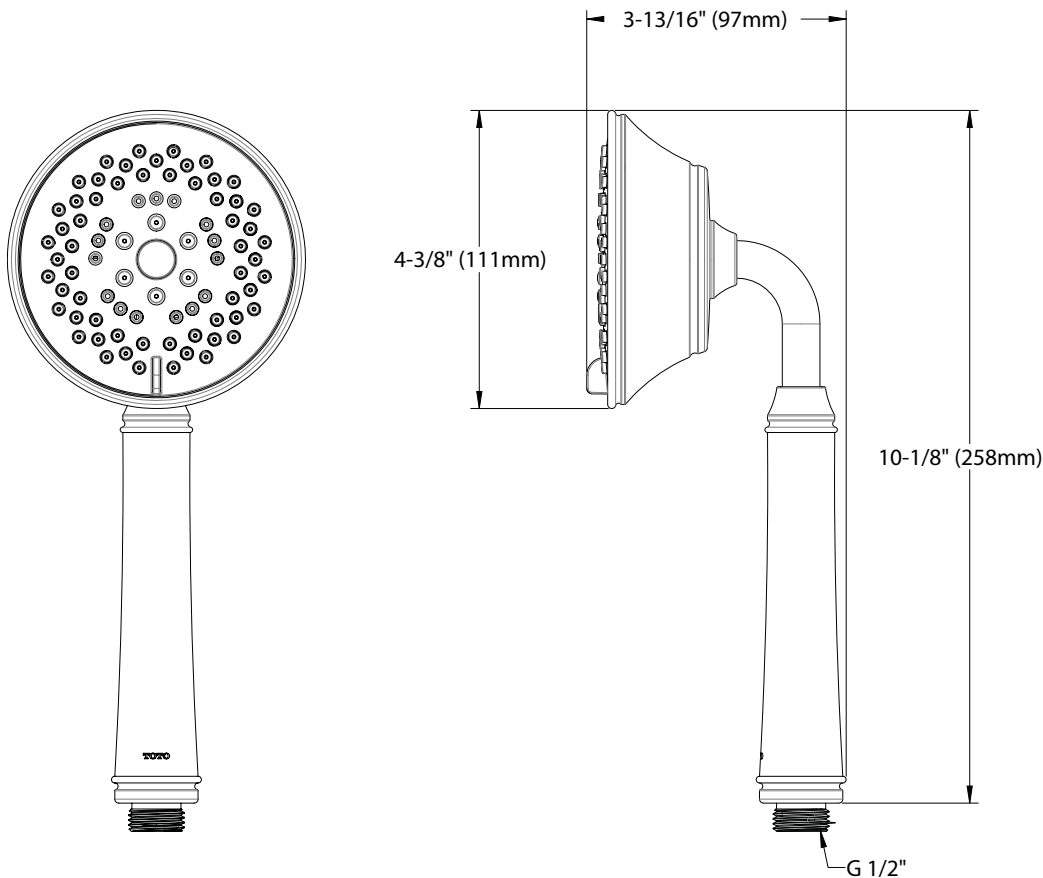

TS300F55

Traditional Collection Series A Multi-Spray Handshower

SPECIFICATIONS

- Warranty: Lifetime Limited Warranty (Residential Use)
  One Year (Commercial Use)
- Material: Plastics
- Shipping Weight: 1.3 lbs.
- Shipping Dimensions: 4"L x 4-1/4"W x 11-1/4"H
- Maximum Flow Rate: 2.5 gpm (9.5 lpm)

INSTALLATION NOTES

OPTIONAL HANDSHOWER COMPONENTS:

- TS101R: Wall Outlet
- TS101S: Shower Arm Mount
- TS101V: Handshower Wall-Mount
- TS101W60: Shower Hose 60"

TOTO

These dimensions and specifications are subject to change without notice