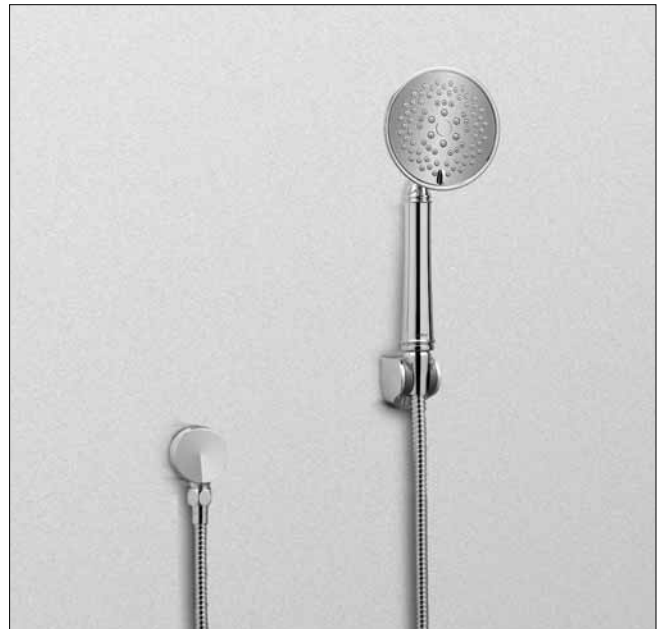

### FEATURES

- Maximum flow rate of 2.5 gpm (9.5 lpm)
- Multifunction handshower with 5 spray modes
  - Spray
  - Spray & Massage Combo
  - Massage
  - Mist
  - Pause
- 4-1/2" handshower
- 4" diameter spray face
- Rubber nozzles to prevent limescale build up
- G 1/2" connection

### PRODUCT SPECIFICATION

The multi-spray handshower shall have a maximum flow rate of 2.5 gpm (9.5 lpm). Product shall have a 4-1/2" handshower and a 4" diameter spray face. Product shall have 5 multifunction spray modes. Spray modes shall be spray, spray and massage combo, massage, mist and pause. Product shall have rubber nozzles to prevent limescale build up. Product shall be TOTO Model TS300F55#\_\_\_\_.

TS300F55: Traditional Collection Series A Multi-Spray Handshower 4-1/2"

**Please note the following components are sold separately:**

TS101R  
Wall Outlet

TS101S  
Shower Arm Mount

TS101V  
Handshower Wall-Mount

TS101W60  
Shower Hose 60"