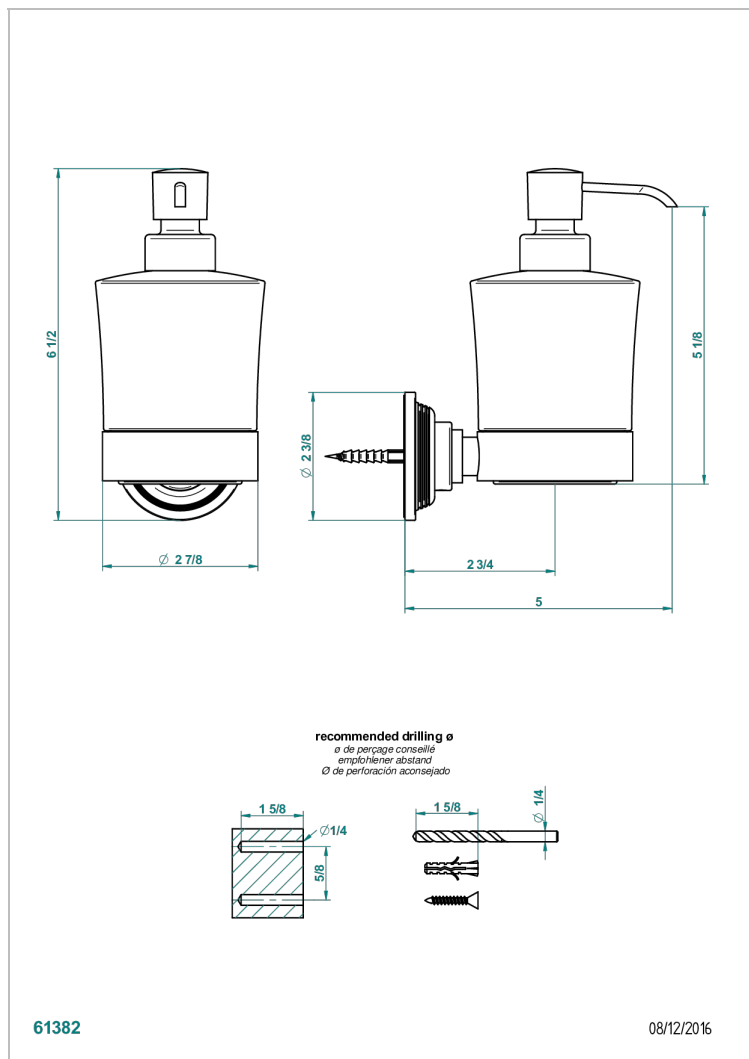

GRAND CENTRAL WITH BLACK ONYX LEVER HANDLES

U9N-613

wall liquid soap dispenser

CHARACTERISTIC

- Grand central with black onyx lever handles
- wall liquid soap dispenser

AVAILABLE FINITIONS

Blush PVD - H62
Brass color PVD - H49
Brown bronze color PVD - F33
Chrome polished - A02
Copper antique matt, coated - H07
Gold color PVD - H52