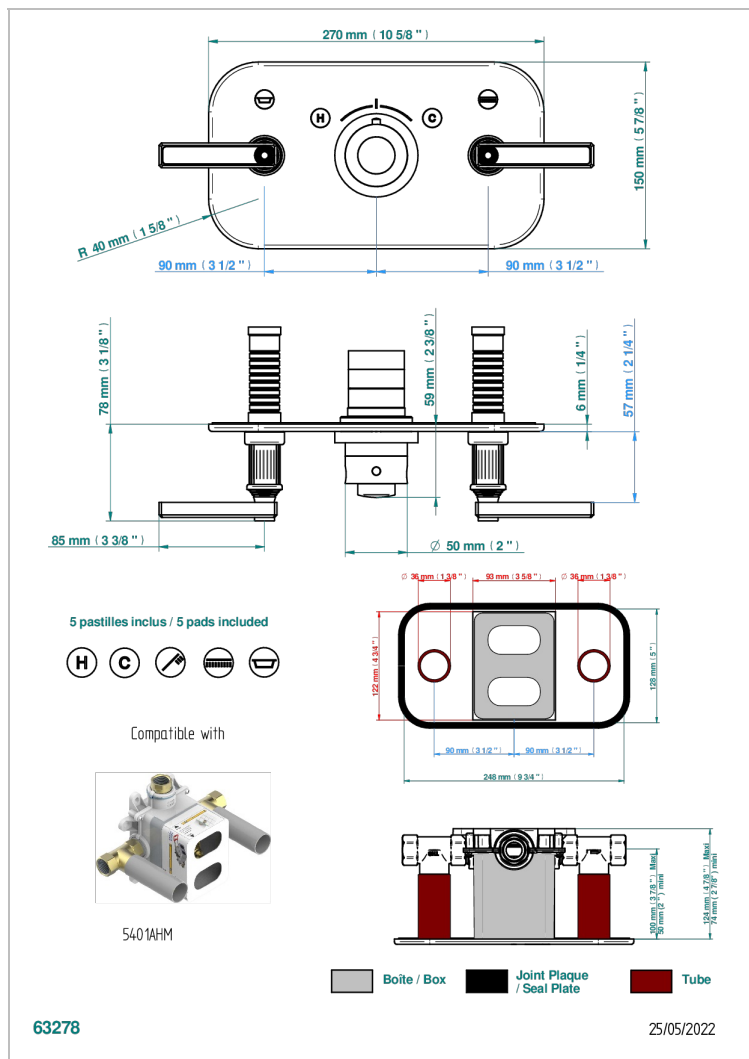

GRAND CENTRAL WITH BLACK ONYX LEVER HANDLES

U9N-5401BEH

Trim for thermostatic mixer with 2 valves item to be installed horizontal . to adapt on 5 401AHC or 5 401AHM

CHARACTERISTIC

- Grand central with black onyx lever handles
- Trim for thermostatic mixer with 2 valves item to be installed horizontal . to adapt on 5 401AHC or 5 401AHM

RELATED SKU'S

- Ref. G00-5401AHC 3/4" THG thermostat, 60 l/mn with two valves with wax cartridge delivered with a built-in box, without trim - to be installed horizontal (for installation with cross handle)
- Ref. G00-5401AHM 3/4" THG thermostat, 60 l/mn with two valves with wax cartridge delivered with a built-in box, without trim - to be installed horizontal (for installation with lever handle)