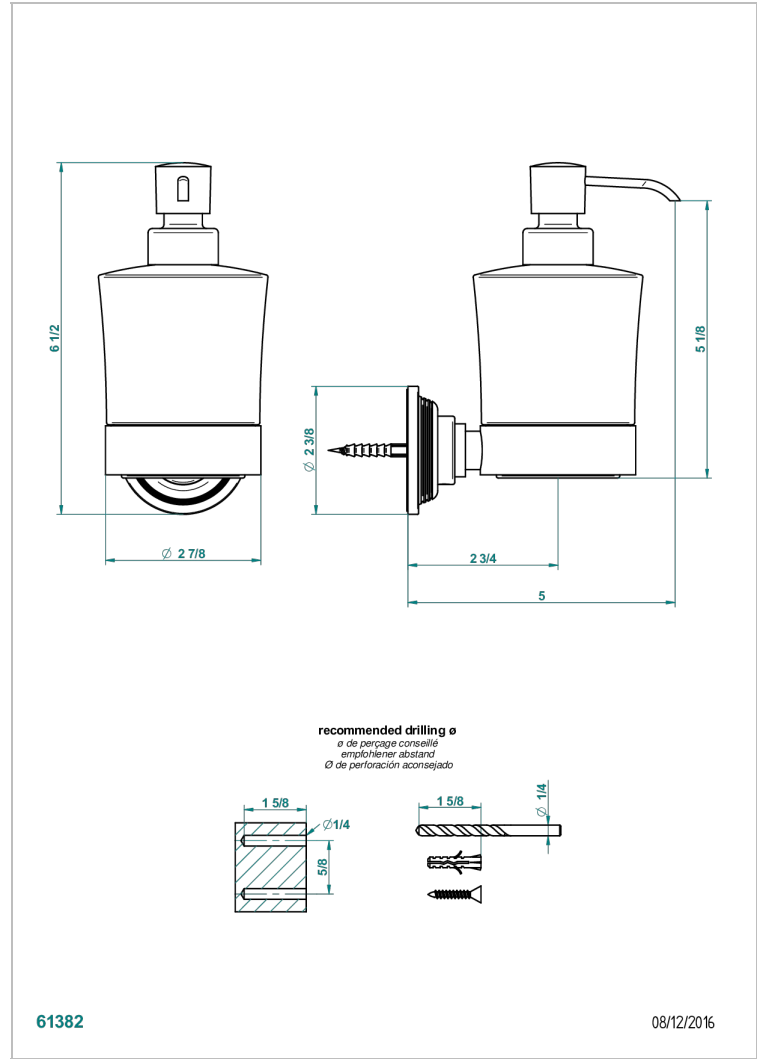

GRAND CENTRAL WITH BLACK ONYX CROSS HANDLES

U9M-613

wall liquid soap dispenser

CHARACTERISTIC

- Grand central with black onyx cross handles
- wall liquid soap dispenser

AVAILABLE FINITIONS

Blush PVD - H62
Brass color PVD - H49
Brown bronze color PVD - F33
Chrome polished - A02
Copper antique matt, coated - H07
Gold color PVD - H52