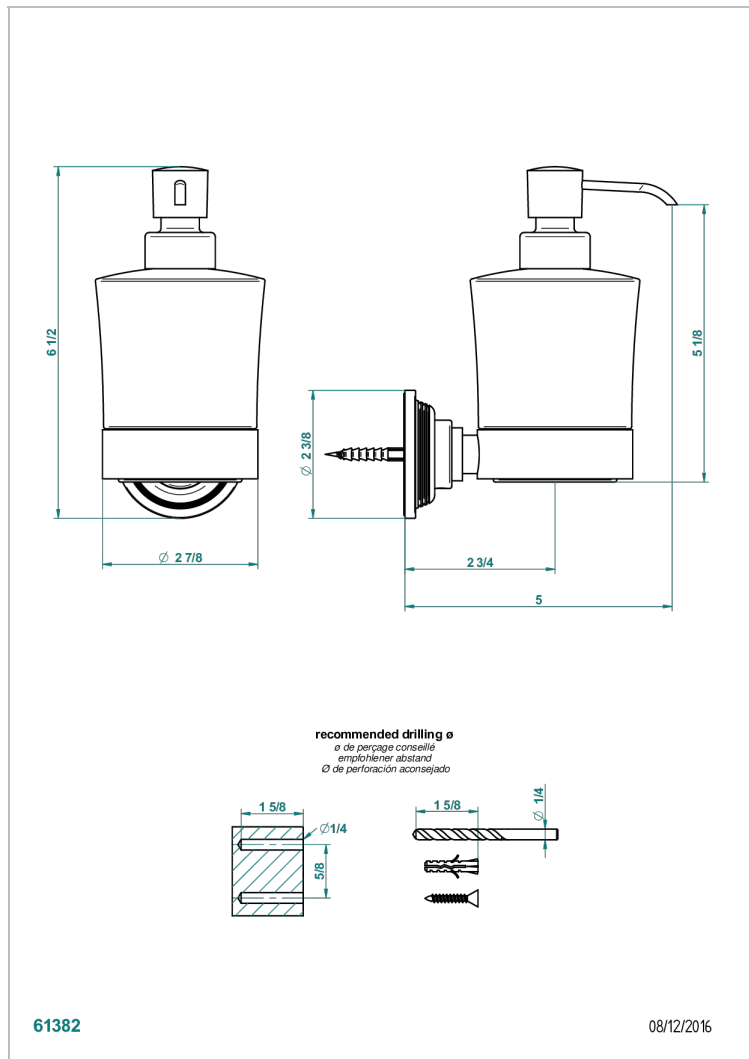

WEST COAST LEVER HANDLES, WITH GUILLOCHE DECOR

U9D-613

wall liquid soap dispenser

61382

08/12/2016

CHARACTERISTIC

- West coast lever handles, with Guilloché decor
- wall liquid soap dispenser

AVAILABLE FINITIONS