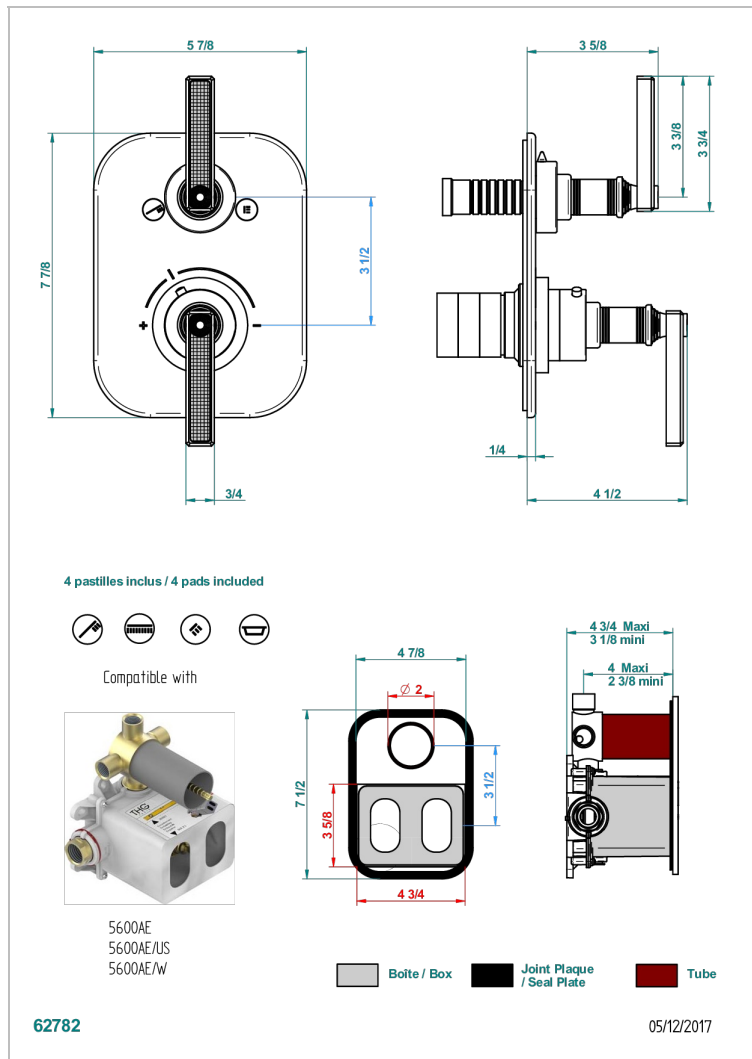

WEST COAST LEVER HANDLES, WITH GUILLOCHE DECOR

U9D-5600BE

Trim for THG thermostat with stop valve and 3-way diverter, rough part supplied with fixing box ref.5 600AE/US

CHARACTERISTIC

- Built-in thermostatic cover for 5600AE - 5600AE/US - 5600AE/W with 3 no.1/2" outputs (stop function between each position)
- Requires concealed thermostat Ref 5600AE - 5600AE/US - 56500AE/W
- For Shower 3 functions - non simultaneous -
- Temperature control knob with security stop at 38°C
- Solid brass plate and knob
- ASME : ASME A112.18.1-2011/CSA B125.1-11
- DVGW : DW-6512CQ0608

STANDARDS

RELATED SKU'S

- Ref. G00-5100G Reinforced stop ring for THG thermostatic with fixing set
- Ref. G00-5600AE/US 3/4" THG thermostat with wax cartridge, with stop valve and 3 outlets (stop position between outlets), delivered with a built-in box, no trim