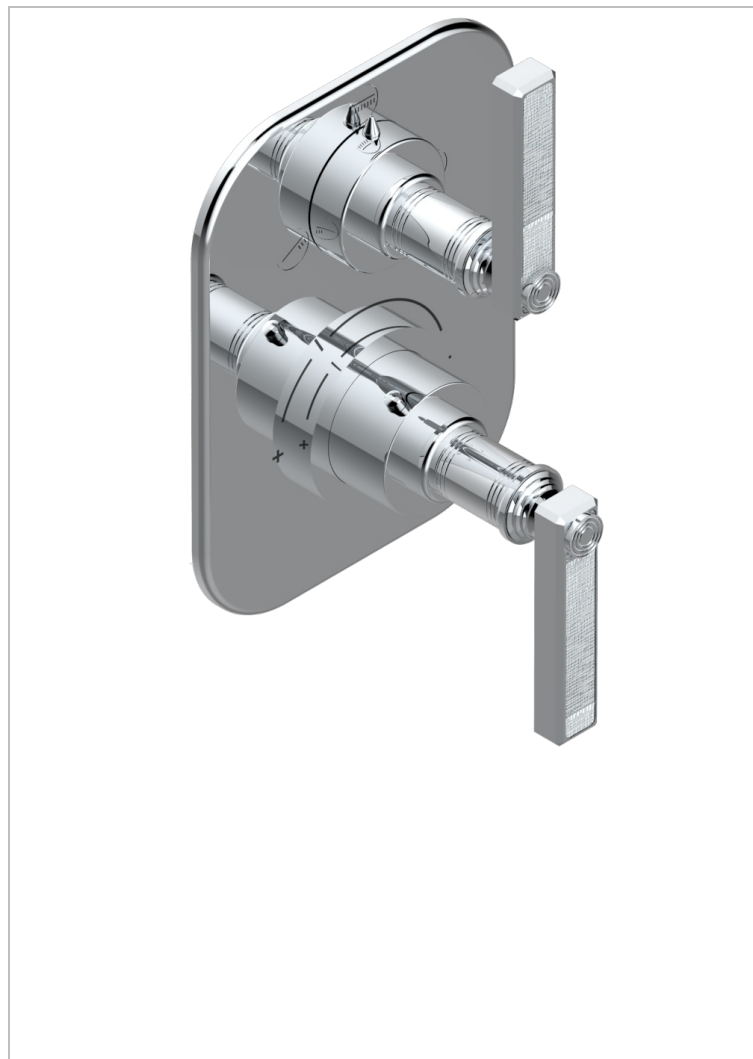

WEST COAST LEVER HANDLES, WITH GUILLOCHE DECOR

U9D-5600BE

Trim for THG thermostat with stop valve and 3-way diverter, rough part supplied with fixing box ref.5 600AE/US

CHARACTERISTIC

- Built-in thermostatic cover for 5600AE - 5600AE/US - 5600AE/W with 3 no.1/2" outputs (stop function between each position)
- Requires concealed thermostat Ref 5600AE - 5600AE/US - 56500AE/W
- For Shower 3 functions - non simultaneous -
- Temperature control knob with security stop at 38°C
- Solid brass plate and knob
- ASME : ASME A112.18.1-2011/CSA B125.1-11
- DVGW : DW-6512CQ0608

STANDARDS

RELATED SKU'S

- Ref. G00-5100G Reinforced stop ring for THG thermostatic with fixing set
- Ref. G00-5600AE/US 3/4" THG thermostat with wax cartridge, with stop valve and 3 outlets (stop position between outlets), delivered with a built-in box, no trim