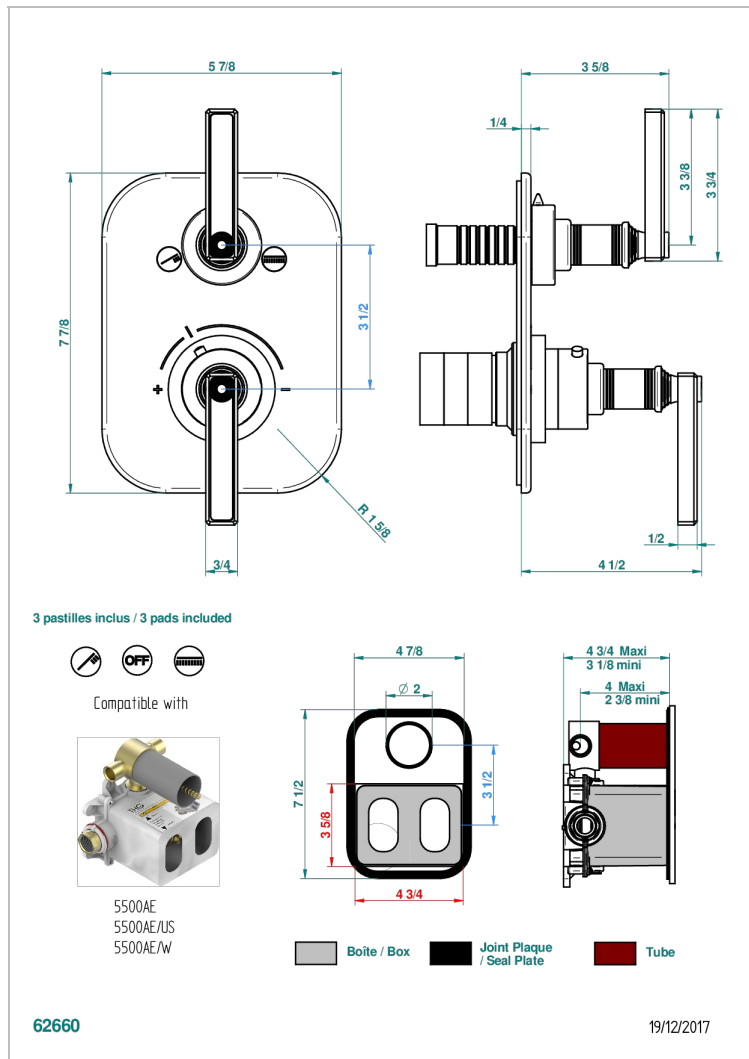

WEST COAST LEVER HANDLES, WITH GUILLOCHE DECOR

U9D-5500BE

Trim for THG thermostat with 2-way diverter, rough part supplied with fixing box ref. 5 500AE/US

CHARACTERISTIC

- Built-in thermostatic cover for 5500AE - 5500AE/US - 5500AE/W with 2 no.1/2" outputs and 1 stop function
- Requires concealed thermostat Ref 5500AE - 5500AE/US - 5500AE/W
- For Shower 2 functions - non simultaneous -
- Temperature control knob with security stop at 38°C
- Solid brass plate and knob
- ASME : ASME A112.18.1-2011/CSA B125.1-11
- DVGW : DW-6512CQ0608

STANDARDS

RELATED SKU'S

- Ref. G00-5500AE/US 3/4" THG thermostat with 2-way diverter with wax cartridge with stop valve and 2 outlets delivered with a built-in box, no trim
- Ref. G00-5100G Reinforced stop ring for THG thermostatic with fixing set