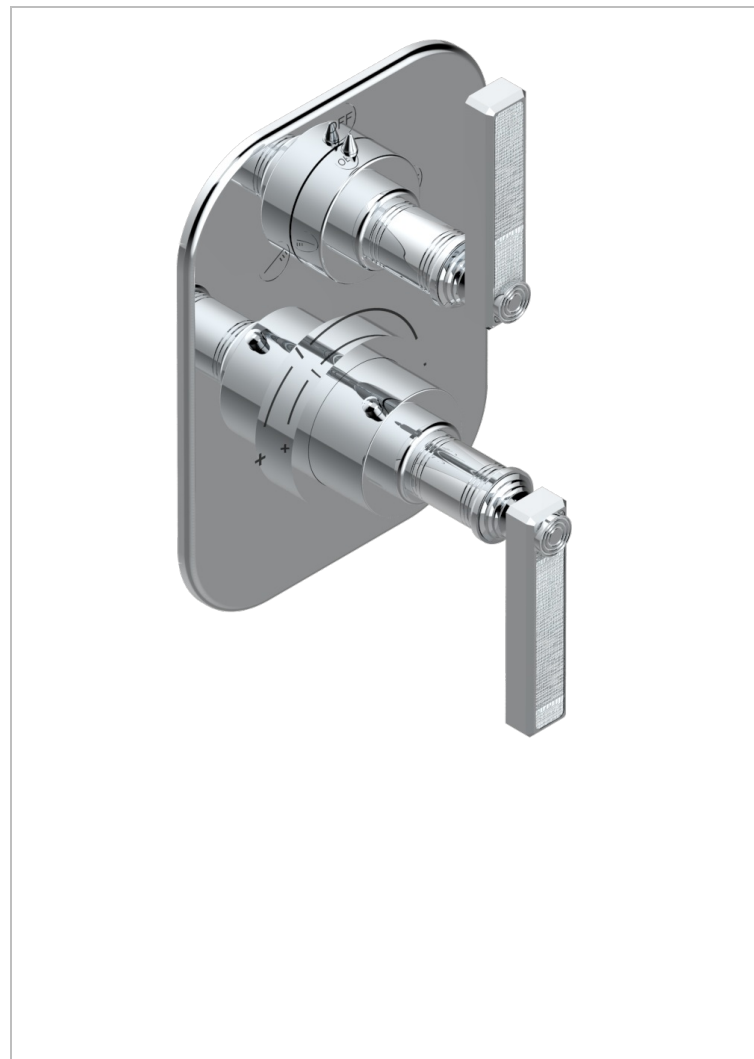

WEST COAST LEVER HANDLES, WITH GUILLOCHE DECOR

U9D-5500BE

Trim for THG thermostat with 2-way diverter, rough part supplied with fixing box ref. 5 500AE/US

CHARACTERISTIC

- Built-in thermostatic cover for 5500AE - 5500AE/US - 5500AE/W with 2 no.1/2" outputs and 1 stop function
- Requires concealed thermostat Ref 5500AE - 5500AE/US - 5500AE/W
- For Shower 2 functions - non simultaneous -
- Temperature control knob with security stop at 38°C
- Solid brass plate and knob
- ASME : ASME A112.18.1-2011/CSA B125.1-11
- DVGW : DW-6512CQ0608

STANDARDS

RELATED SKU'S

- Ref. G00-5500AE/US 3/4" THG thermostat with 2-way diverter with wax cartridge with stop valve and 2 outlets delivered with a built-in box, no trim
- Ref. G00-5100G Reinforced stop ring for THG thermostatic with fixing set