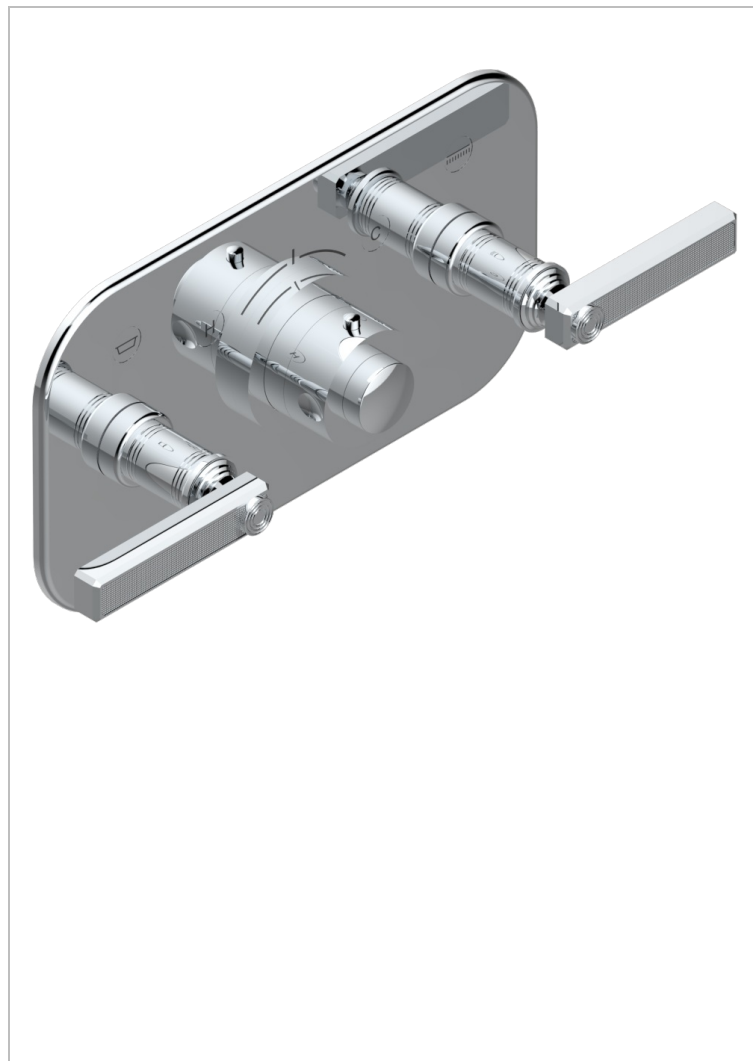

WEST COAST LEVER HANDLES, WITH GUILLOCHE DECOR

U9D-5401BEH

Trim for thermostatic mixer with 2 valves item to be installed horizontal . to adapt on 5 401AHC or 5 401AHM

CHARACTERISTIC

- West coast lever handles, with Guilloché decor
- Trim for thermostatic mixer with 2 valves item to be installed horizontal . to adapt on 5 401AHC or 5 401AHM

RELATED SKU'S

- Ref. G00-5401AHC 3/4" THG thermostat, 60 l/mn with two valves with wax cartridge delivered with a built-in box, without trim - to be installed horizontal (for installation with cross handle)
- Ref. G00-5401AHM 3/4" THG thermostat, 60 l/mn with two valves with wax cartridge delivered with a built-in box, without trim - to be installed horizontal (for installation with lever handle)