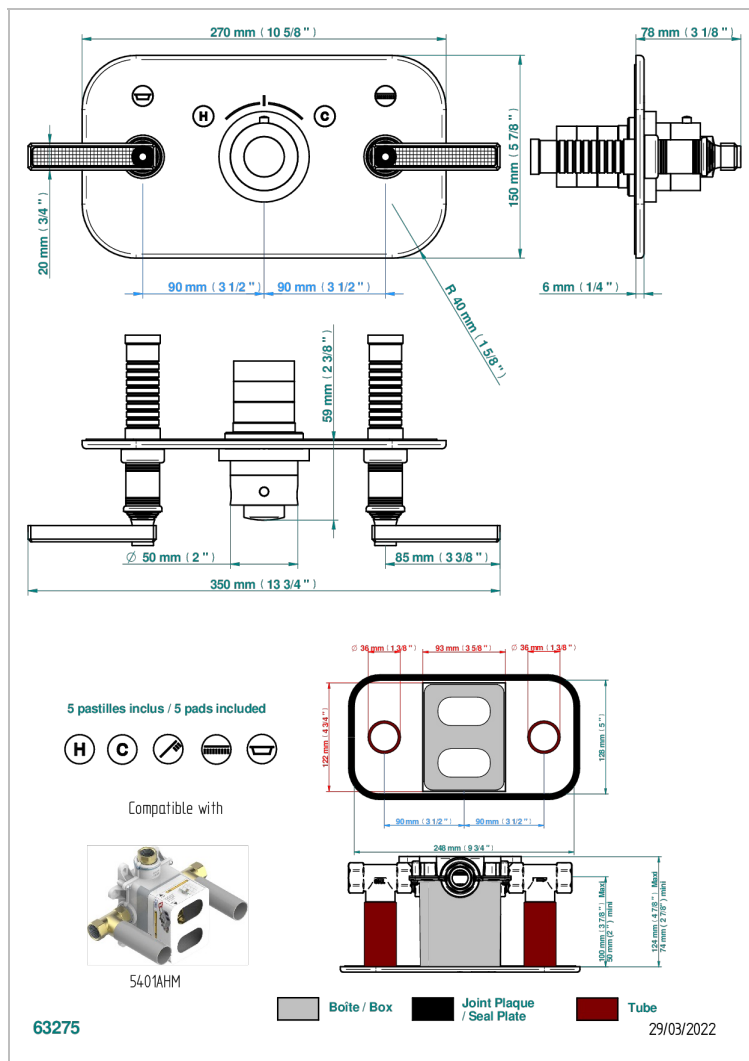

WEST COAST LEVER HANDLES, WITH GUILLOCHE DECOR

U9D-5401BEH

Trim for thermostatic mixer with 2 valves item to be installed horizontal . to adapt on 5 401AHC or 5 401AHM

CHARACTERISTIC

- West coast lever handles, with Guilloché decor
- Trim for thermostatic mixer with 2 valves item to be installed horizontal . to adapt on 5 401AHC or 5 401AHM

RELATED SKU'S

- Ref. G00-5401AHC 3/4" THG thermostat, 60 l/mn with two valves with wax cartridge delivered with a built-in box, without trim - to be installed horizontal (for installation with cross handle)
- Ref. G00-5401AHM 3/4" THG thermostat, 60 l/mn with two valves with wax cartridge delivered with a built-in box, without trim - to be installed horizontal (for installation with lever handle)