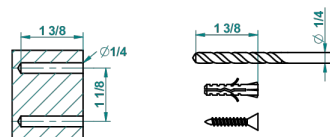

WEST COAST LEVER HANDLES, WITH GUILLOCHE DECOR

U9D-4720C

Metal toilet brush holder with brush with cover wall mounted

61314

06/12/2016

CHARACTERISTIC

- West coast lever handles, with Guilloché decor
- Metal toilet brush holder with brush with cover wall mounted

AVAILABLE FINITIONS

Blush PVD - H62
Brass color PVD - H49
Brown bronze color PVD - F33
Chrome polished - A02
Copper antique matt, coated - H07
Gold color PVD - H52

Gold mat - F07
Gold polished - F01
Graphite PVD - H64
Light coated bronze - D01
Matt Umber PVD - H67
Matt blush PVD - H60

Matt brass color PVD - H50
Matt brown bronze color PVD - F34
Matt chrome (American satin) - C02
Matt gold color PVD - H53
Matt graphite PVD - H65
Matt nickel (American satin) - C01

Matt nickel color PVD - H56
Nickel antique / Sovereign - H28
Nickel color PVD - H55
Nickel polished - B01
Polished chrome with gold inlay - GA1
Silver polished, antique - H03

Soft gold - F30
Soft matt gold - F31
Umber PVD - H66