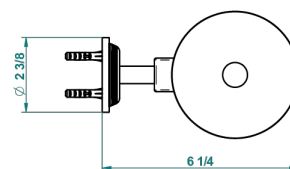

WEST COAST LEVER HANDLES, WITH GUILLOCHE DECOR

U9D-4720C

Metal toilet brush holder with brush with cover wall mounted

61314

06/12/2016

CHARACTERISTIC

- West coast lever handles, with Guilloché decor
- Metal toilet brush holder with brush with cover wall mounted

AVAILABLE FINITIONS

Blush PVD - H62
Brass color PVD - H49
Brown bronze color PVD - F33
Chrome polished - A02
Copper antique matt, coated - H07
Gold color PVD - H52

Gold mat - F07
Gold polished - F01
Graphite PVD - H64
Light coated bronze - D01
Matt Umber PVD - H67
Matt blush PVD - H60

Matt brass color PVD - H50
Matt brown bronze color PVD - F34
Matt chrome (American satin) - C02
Matt gold color PVD - H53
Matt graphite PVD - H65
Matt nickel (American satin) - C01

Matt nickel color PVD - H56
Nickel antique / Sovereign - H28
Nickel color PVD - H55
Nickel polished - B01
Polished chrome with gold inlay - GA1
Silver polished, antique - H03

Soft gold - F30
Soft matt gold - F31
Umber PVD - H66