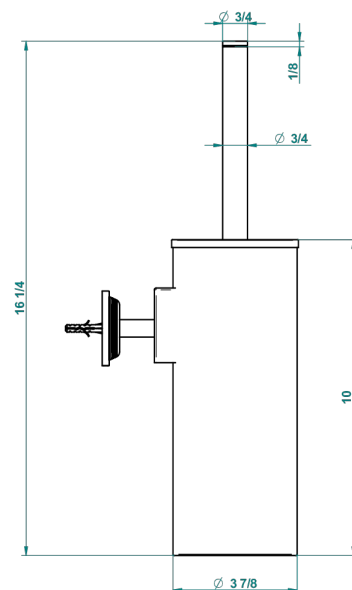

WEST COAST LEVER HANDLES, WITH GUILLOCHE DECOR

U9D-4720C

Metal toilet brush holder with brush with cover wall mounted

61314

06/12/2016

CHARACTERISTIC

- West coast lever handles, with Guilloché decor
- Metal toilet brush holder with brush with cover wall mounted

AVAILABLE FINITIONS

Blush PVD - H62
Brass color PVD - H49
Brown bronze color PVD - F33
Chrome polished - A02
Copper antique matt, coated - H07
Gold color PVD - H52

Gold mat - F07
Gold polished - F01
Graphite PVD - H64
Light coated bronze - D01
Matt Umber PVD - H67
Matt blush PVD - H60

Matt brass color PVD - H50
Matt brown bronze color PVD - F34
Matt chrome (American satin) - C02
Matt gold color PVD - H53
Matt graphite PVD - H65
Matt nickel (American satin) - C01

Matt nickel color PVD - H56
Nickel antique / Sovereign - H28
Nickel color PVD - H55
Nickel polished - B01
Polished chrome with gold inlay - GA1
Silver polished, antique - H03

Soft gold - F30
Soft matt gold - F31
Umber PVD - H66