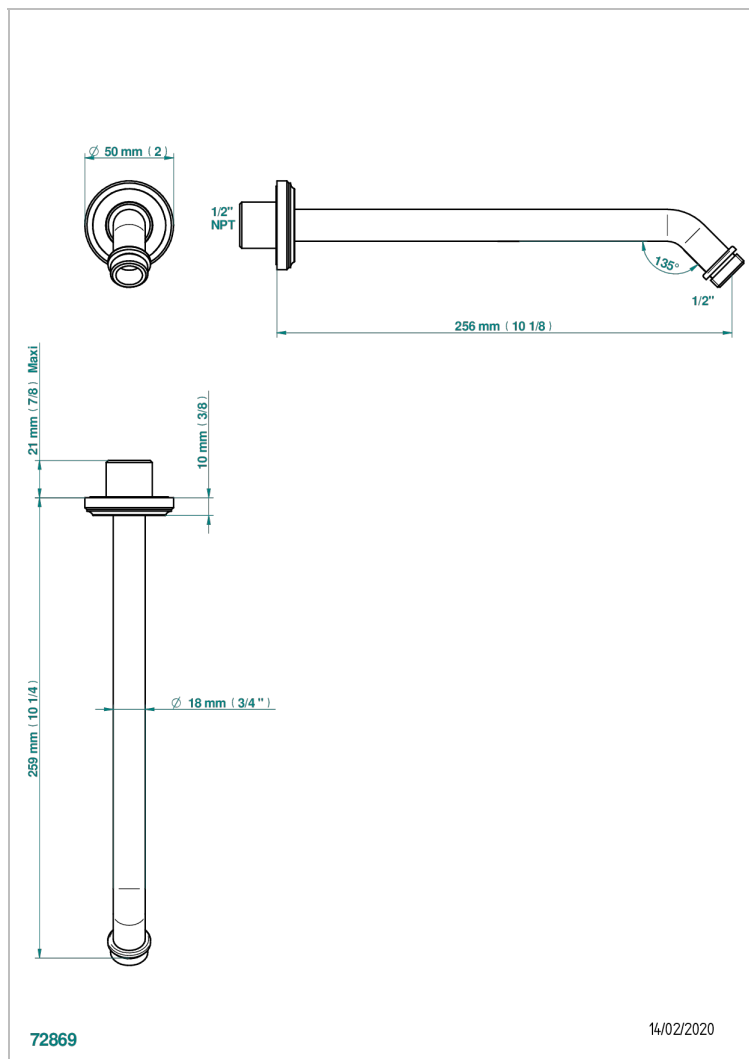

CORVAIR FIOR DI BOSCO WITH LEVER HANDLES

U8L-84/US

Horizontal shower arm, 45°, lg: 10"

CHARACTERISTIC

- Corvair Fior di Bosco with lever handles
- Horizontal shower arm, 45°, lg: 10"

AVAILABLE FINITIONS

Blush PVD - H62
Brass color PVD - H49
Brown bronze color PVD - F33
Chrome polished - A02
Gold color PVD - H52
Gold mat - F07

Nickel color PVD - H55
Nickel polished - B01
Silver polished, antique - H03
Soft gold - F30
Soft matt gold - F31
Umber PVD - H66