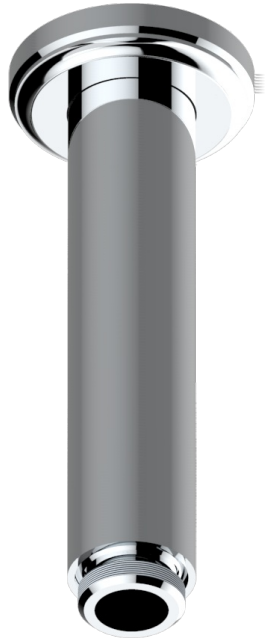

CORVAIR FIOR DI BOSCO WITH LEVER HANDLES

U8L-82V/US

Vertical shower arm ceiling mounted 1/2" connection

THG[®]
PARIS

72862

14/02/2020

CHARACTERISTIC

- Corvair Fior di Bosco with lever handles
- Vertical shower arm ceiling mounted 1/2" connection

AVAILABLE FINITIONS

Blush PVD - H62
Brass color PVD - H49
Brown bronze color PVD - F33
Chrome polished - A02
Gold color PVD - H52
Gold mat - F07

Gold polished - F01
Graphite PVD - H64
Light coated bronze - D01
Matt Umber PVD - H67
Matt blush PVD - H60
Matt brass color PVD - H50

Matt brown bronze color PVD - F34
Matt chrome (American satin) - C02
Matt gold color PVD - H53
Matt graphite PVD - H65
Matt nickel (American satin) - C01
Matt nickel color PVD - H56

Nickel color PVD - H55
Nickel polished - B01
Silver polished, antique - H03
Soft gold - F30
Soft matt gold - F31
Umber PVD - H66