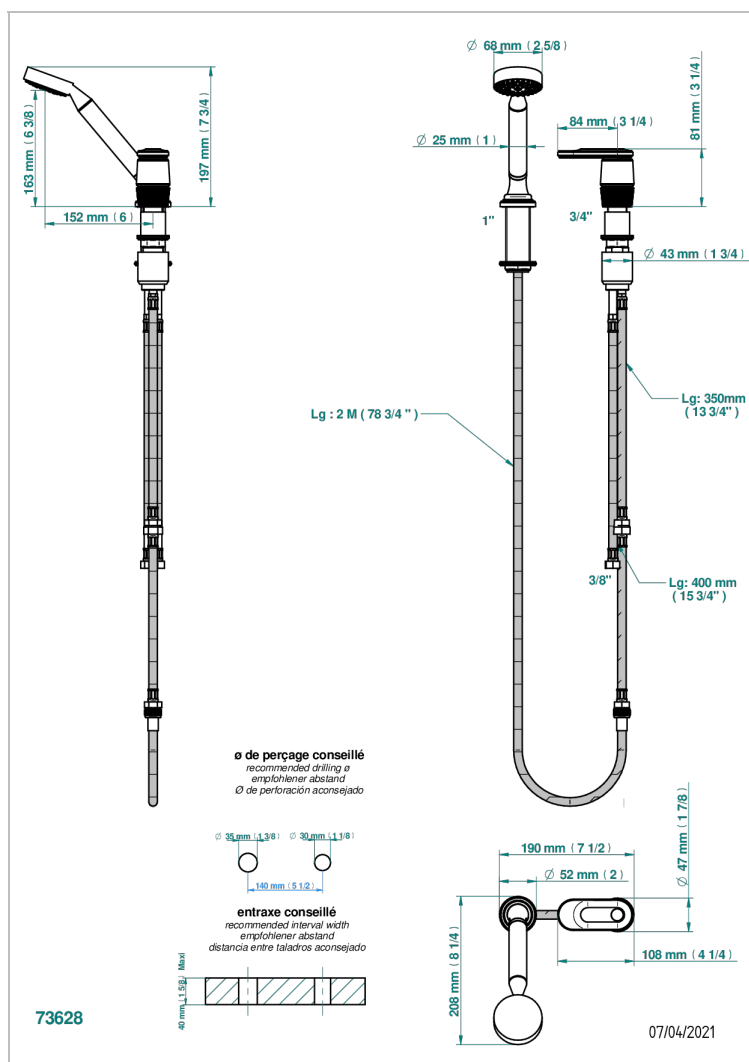

CORVAIR FIOR DI BOSCO WITH LEVER HANDLES

U8L-6532/60A

Deck mounted mixer with handshower, progressive cartridge

CHARACTERISTIC

- ACS : 22ACCLY009

STANDARDS

AVAILABLE FINITIONS

Blush PVD - H62
Brass color PVD - H49
Brown bronze color PVD - F33
Chrome polished - A02
Gold color PVD - H52
Gold mat - F07

Gold polished - F01
Graphite PVD - H64
Light coated bronze - D01
Matt Umber PVD - H67
Matt blush PVD - H60
Matt brass color PVD - H50

Matt brown bronze color PVD - F34
Matt chrome (American satin) - C02
Matt gold color PVD - H53
Matt graphite PVD - H65
Matt nickel (American satin) - C01
Matt nickel color PVD - H56

Nickel color PVD - H55
Nickel polished - B01
Silver polished, antique - H03
Soft gold - F30
Soft matt gold - F31
Umber PVD - H66