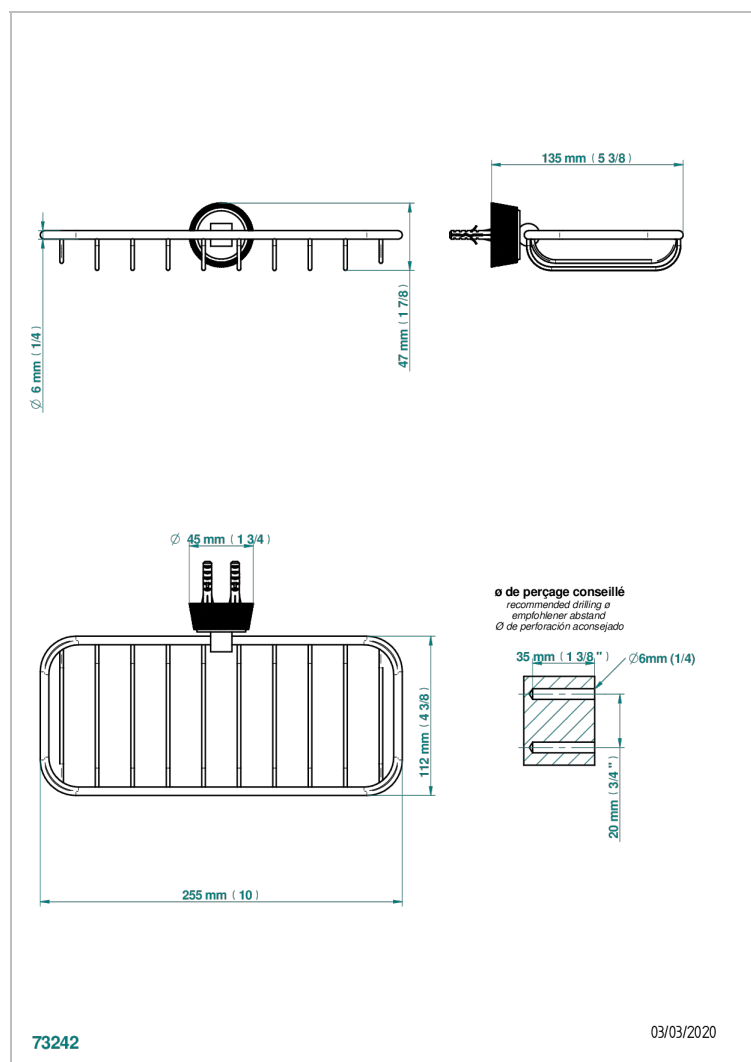

CORVAIR FIOR DI BOSCO WITH LEVER HANDLES

THG
PARIS

U8L-620A

Soap basket, wall mounted 10" x 4"3/8

CHARACTERISTIC

- Corvair Fior di Bosco with lever handles
- Soap basket, wall mounted 10" x 4"3/8

AVAILABLE FINITIONS