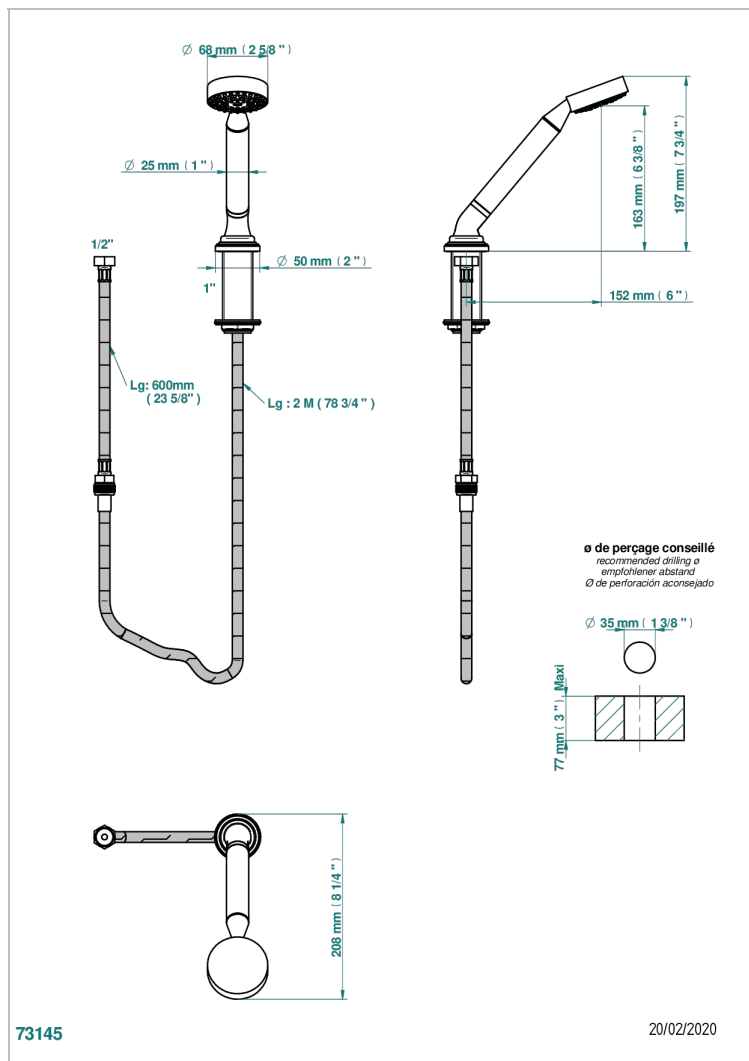

CORVAIR FIOR DI BOSCO WITH LEVER HANDLES

U8L-60A

Deck mounted hand shower, with hose

CHARACTERISTIC

- ACS : 20ACCLY558

STANDARDS

TECHNICAL SPECS

- Recommandé : 3 bars (max. 5 bars) - Advised : 43,5 psi (max. 72 psi)
- 9,5 l/min à 3 bars (2.5 gpm at 43.5 psi)

AVAILABLE FINITIONS

Blush PVD - H62
Brass color PVD - H49
Brown bronze color PVD - F33
Chrome polished - A02
Gold color PVD - H52
Gold mat - F07

Gold polished - F01
Graphite PVD - H64
Light coated bronze - D01
Matt Umber PVD - H67
Matt blush PVD - H60
Matt brass color PVD - H50