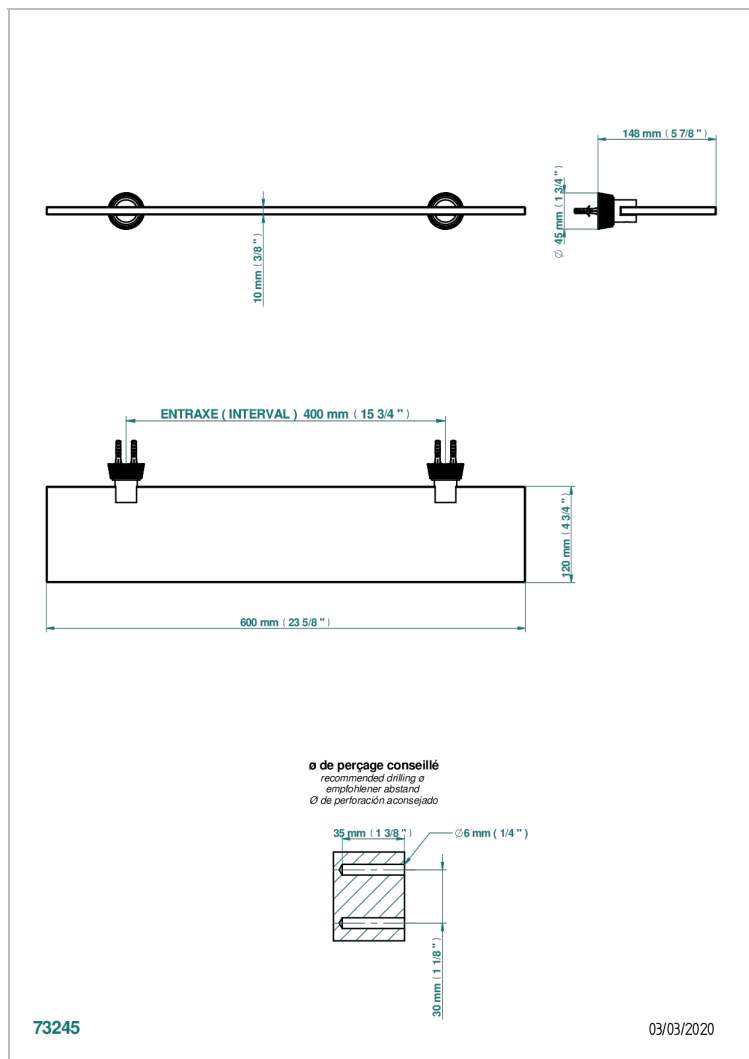

# CORVAIR FIOR DI BOSCO WITH LEVER HANDLES

U8L-564

Glass shelf with brackets