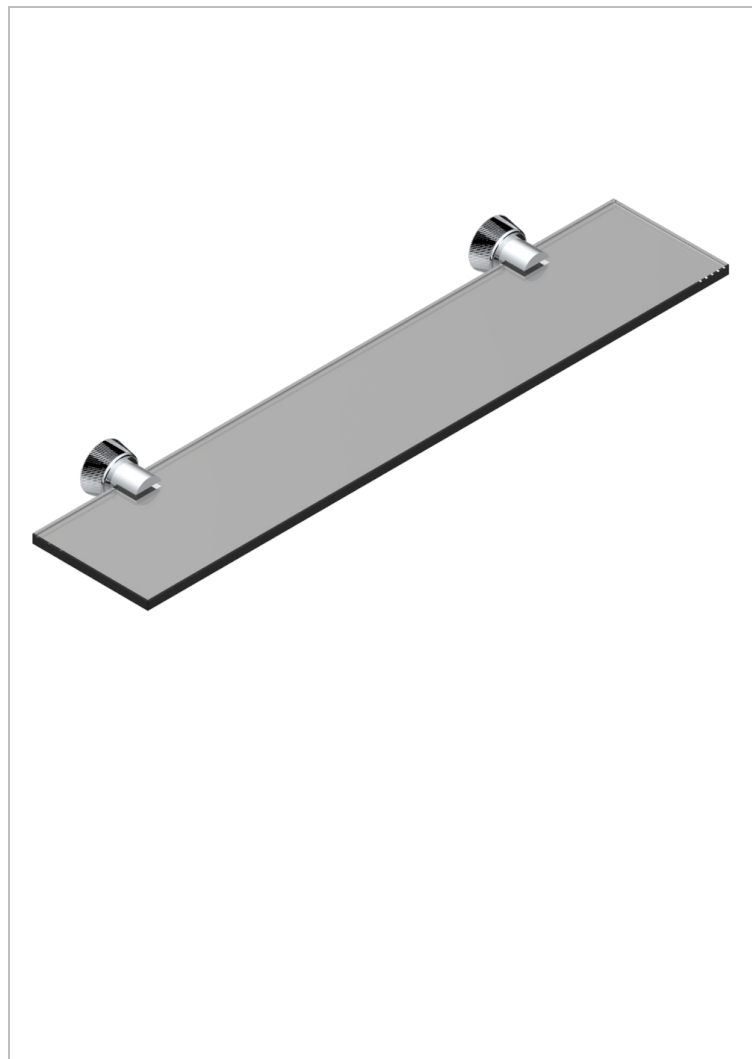

# CORVAIR FIOR DI BOSCO WITH LEVER HANDLES

U8L-564

Glass shelf with brackets

## CHARACTERISTIC

- Corvair Fior di Bosco with lever handles
- Glass shelf with brackets