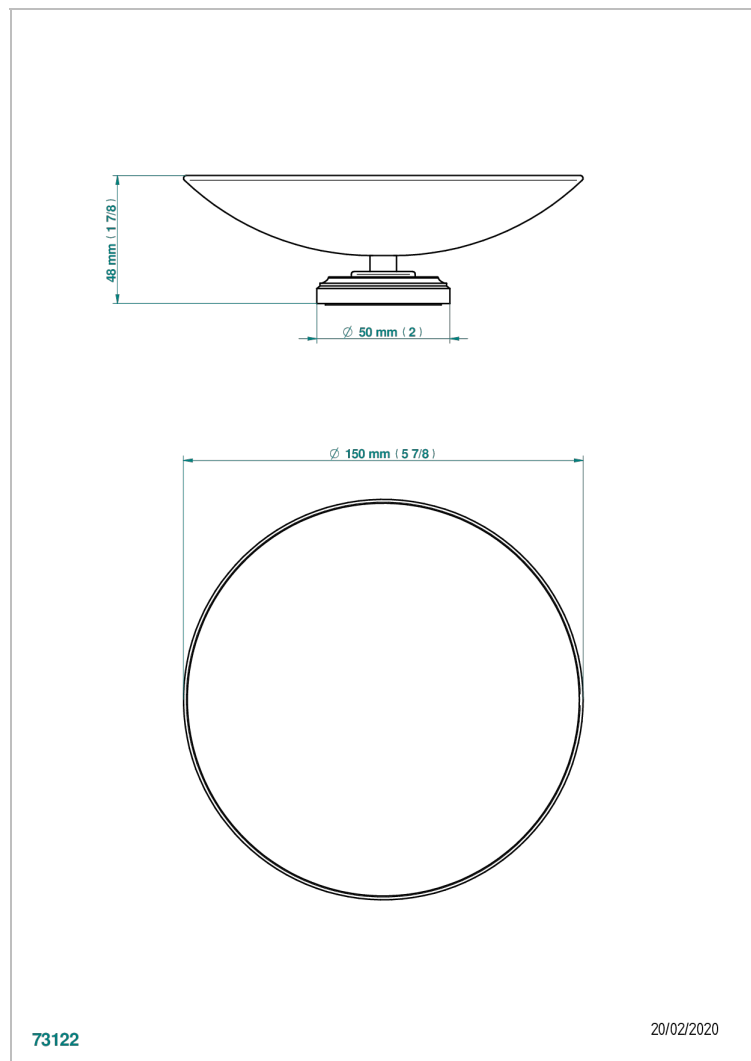

# CORVAIR FIOR DI BOSCO WITH LEVER HANDLES

U8L-544GM

Soap dish, freestanding , 6" diameter

## CHARACTERISTIC

- Corvair Fior di Bosco with lever handles
- Soap dish, freestanding , 6" diameter